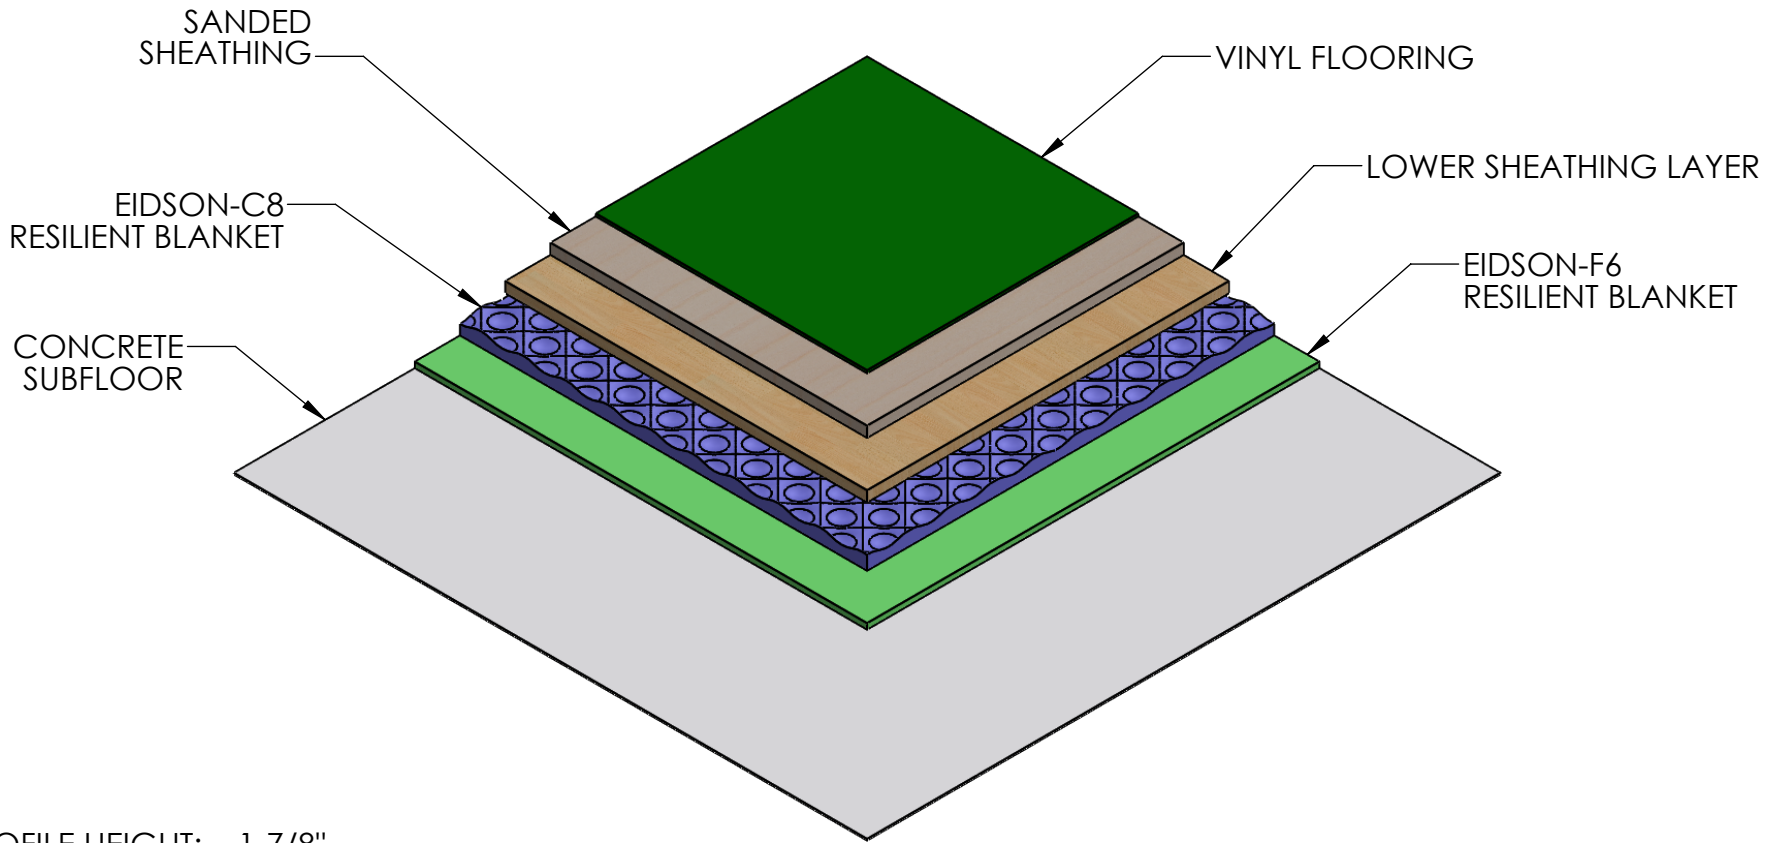

CONNOR SPORTS

REV:	DATE:	CHANGE/REVISION:	BY:	SYSTEM NUMBER:
A	7/1/2021	"EIDSON"	AJJ	SCALE: 1:6
				DRAWN BY: AJJ
				APPROVED BY: JG
				PRO FORMA II (VINYL)

R&D CENTER:
251 INDUSTRIAL PARK RD
AMASA, MI 49903

MANUFACTURING PLANT:
251 INDUSTRIAL PARK ROAD
AMASA, MI 49903
906-822-7311
906-822-7800 FAX

PROFILE HEIGHT: 1-7/8"