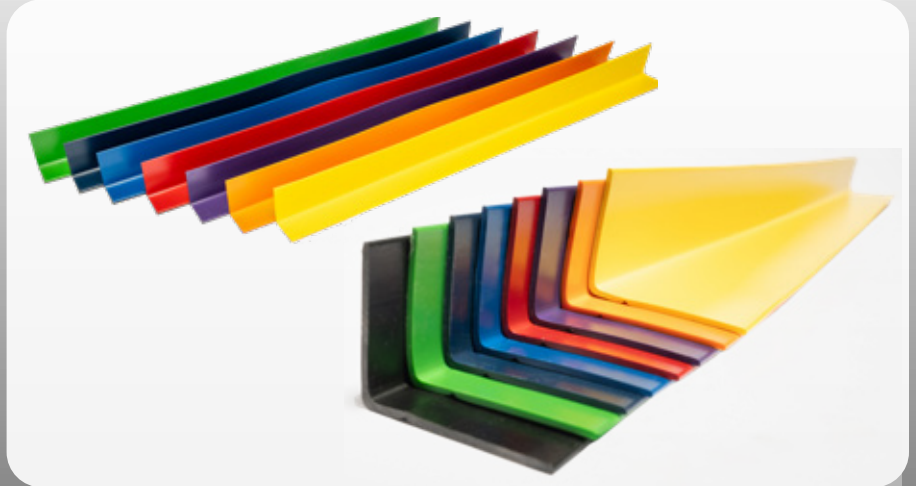

CONNOR DESIGNER SPORT BASE

CONNOR DESIGNER SPORT BASE FLOORING ACCESSORIES

Connor Designer Sport Base offers an eye catching straight line detail, creating a cleaner look in gymnasiums. Provided in 8 different color options, this design tool aligns seamlessly with a team's logo and school's colors. Made with a ventilated 4 in. high by 5/32 in. thick, coved profile with 3 in. wide by 5/32 in. thick base shoe with cove profile, and 48 in. length.