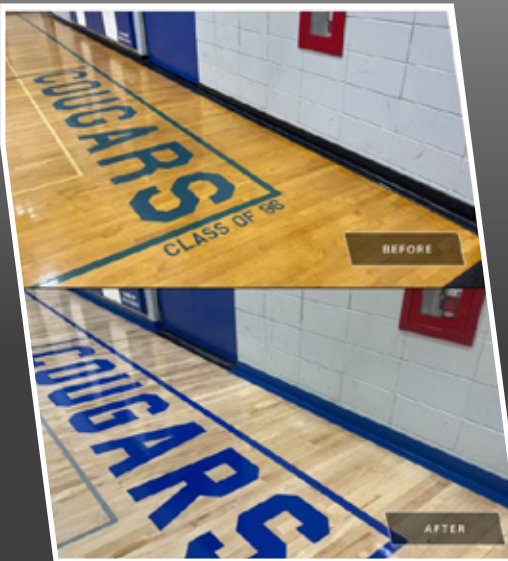

CONNOR DESIGNER SPORT BASE

CONNOR DESIGNER SPORT BASE FLOORING ACCESSORIES

Connor Designer Sport Base offers an eye catching straight line detail, creating a cleaner look in gymnasiums. Provided in 8 different color options, this design tool aligns seamlessly with a team's logo and school's colors. Made with a ventilated 4 in. high by 5/32 in. thick, coved profile with 3 in. wide by 5/32 in. thick base shoe with cove profile, and 48 in. length.