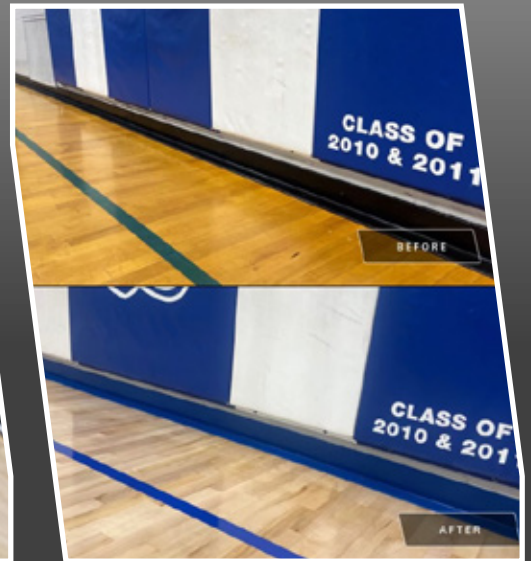

CONNOR DESIGNER SPORT BASE

CONNOR DESIGNER SPORT BASE FLOORING ACCESSORIES

Connor Designer Sport Base offers an eye catching straight line detail, creating a cleaner look in gymnasiums. Provided in 8 different color options, this design tool aligns seamlessly with a team's logo and school's colors. Made with a ventilated 4 in. high by 5/32 in. thick, coved profile with 3 in. wide by 5/32 in. thick base shoe with cove profile, and 48 in. length.