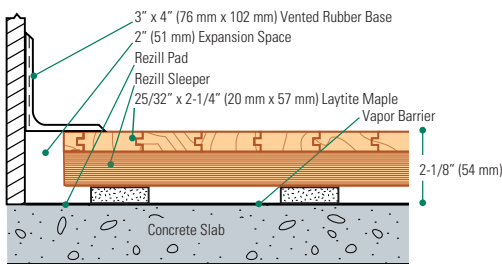

REZILLSLEEPER™

SPECIALTY HARDWOOD SYSTEM

connorsports.com

CONNOR SPORTS
Where Champions Play™

CONNOR SPORTS
Where Champions Play™

REZILLSLEEPER™ SPECIALTY HARDWOOD SYSTEM

RezillSleeper™ includes plywood sleepers supported by resilient Rezill™ pads. Plywood sleepers provide resistance to bowing and twisting as commonly associated with softwood dimensioned sleepers.

- MFMA Northern hard maple
- Rezill pads for excellent resilient life and loading

Wall Base Detail

Wall Base Detail (Rezill Sleeper Subfloor)

Equipment Detail (Optional Accessory)

Manufacturing:
ISO 14001:2015