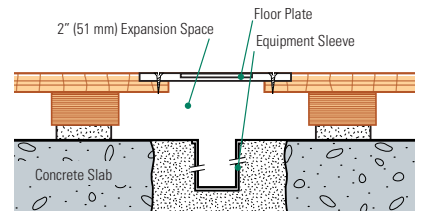

- MFMA Northern hard maple
- Rezill pads for excellent resilient life and loading

Wall Base Detail

Wall Base Detail (Rezill Sleeper Subfloor)

Equipment Detail (Optional Accessory)

Manufacturing:
ISO 14001:2015