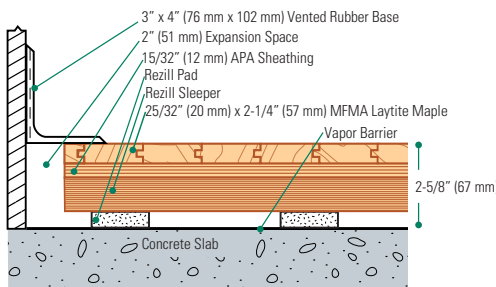

REZILLSLEEPER™

SPECIALTY HARDWOOD SYSTEM

connorsports.com

CONNOR SPORTS
Where Champions Play™

CONNOR SPORTS
Where Champions Play™

REZILLSLEEPER™ SPECIALTY HARDWOOD SYSTEM

RezillSleeper™ includes plywood sleepers supported by resilient Rezill™ pads. Plywood sleepers provide resistance to bowing and twisting as commonly associated with softwood dimensioned sleepers.

- MFMA Northern hard maple
- Rezill pads for excellent resilient life and loading

Wall Base Detail

Wall Base Detail (Rezill Sleeper Subfloor)

Equipment Detail (Optional Accessory)

Manufacturing:
ISO 14001:2015