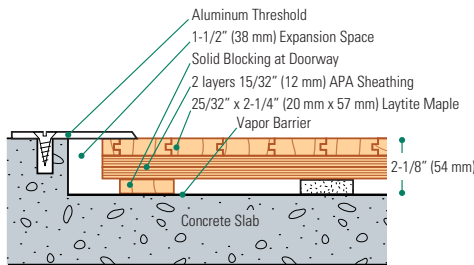

REZILLPANEL™

SPECIALTY HARDWOOD SYSTEM

connorsports.com

CONNOR SPORTS
Where Champions Play™

CONNOR SPORTS
Where Champions Play™

REZILLPANEL™ SPECIALTY HARDWOOD SYSTEM

The simplicity of this basic Rezill™ padded double sheathing offers high shock absorption levels creating lasting durability for the life of the floor.

Wall Base Detail

Threshold Detail (Optional Accessory)

Equipment Detail (Optional Accessory)

Manufacturing:
ISO 14001:2015

Recycled Contribution:
Includes components with recycled content

Testing Laboratory:
United States Sports Surfacing Laboratory