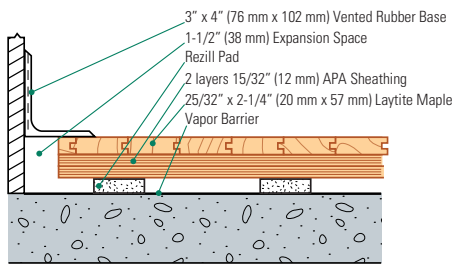

REZILLPANEL™

SPECIALTY HARDWOOD SYSTEM

connorsports.com

CONNOR SPORTS
Where Champions Play™

CONNOR SPORTS
Where Champions Play™

REZILLPANEL™ SPECIALTY HARDWOOD SYSTEM

The simplicity of this basic Rezill™ padded double sheathing offers high shock absorption levels creating lasting durability for the life of the floor.

Wall Base Detail

Threshold Detail (Optional Accessory)

Equipment Detail (Optional Accessory)

Manufacturing:
ISO 14001:2015

Recycled Contribution:
Includes components with recycled content

Testing Laboratory:
United States Sports Surfacing Laboratory