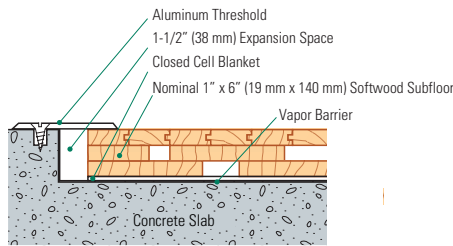

REZILLOCK™

SPECIALTY HARDWOOD SYSTEM

connorsports.com

CONNOR SPORTS
Where Champions Play™

CONNOR SPORTS
Where Champions Play™

REZILLOCK™ SPECIALTY HARDWOOD SYSTEM

RezillLock provides basket-weave design of dimensioned softwood layers resting on a blanket of low density closed cell polyethylene foam.

- MFMA Northern hard maple
- Closed cell blanket foam
- Nominal 1 x 6 softwood (19 mm x 140 mm) subfloor

Wall Base Detail

Threshold Detail (Optional Accessory)

Equipment Detail (Optional Accessory)

Manufacturing:
ISO 14001:2015