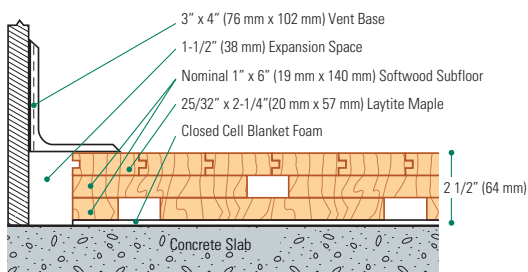

REZILLOCK™

SPECIALTY HARDWOOD SYSTEM

connorsports.com

CONNOR SPORTS
Where Champions Play™

CONNOR SPORTS
Where Champions Play™

REZILLOCK™ SPECIALTY HARDWOOD SYSTEM

RezillLock provides basket-weave design of dimensioned softwood layers resting on a blanket of low density closed cell polyethylene foam.

- MFMA Northern hard maple
- Closed cell blanket foam
- Nominal 1 x 6 softwood (19 mm x 140 mm) subfloor

Wall Base Detail

Threshold Detail (Optional Accessory)

Equipment Detail (Optional Accessory)

Manufacturing:
ISO 14001:2015