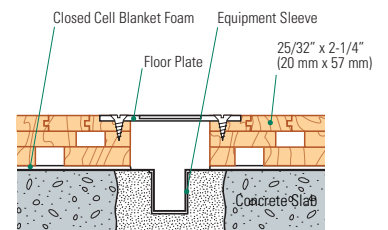

- MFMA Northern hard maple
- Closed cell blanket foam
- Nominal 1 x 6 softwood (19 mm x 140 mm) subfloor

Wall Base Detail

Threshold Detail (Optional Accessory)

Equipment Detail (Optional Accessory)

Manufacturing:
ISO 14001:2015