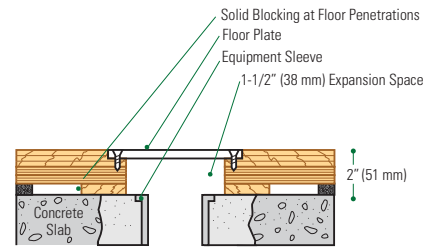

- Heavy-duty, Buckle Resistant Steel
- Rezill pads for excellent resilient life and loading

Wall Base Detail

Threshold Detail (Optional Accessory)

Equipment Detail (Optional Accessory)

Manufacturing:
ISO 14001:2015