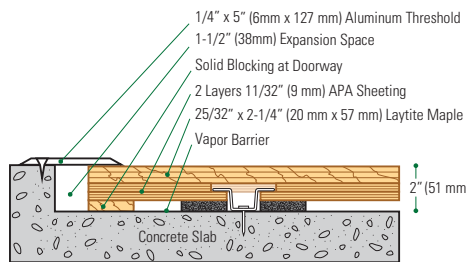

REZILLCHANNEL-01™

SPECIALTY HARDWOOD SYSTEM

connorsports.com

CONNOR SPORTS
Where Champions Play™

CONNOR SPORTS
Where Champions Play™

REZILLCHANNEL-01™ SPECIALTY HARDWOOD SYSTEM

Specially designed subfloor anchor pockets include substrate anchor channels to allow for lateral movement of subfloor panels, accommodating environmental influence of seasonal flooring shrinkage and expansion.

- Heavy-duty, Buckle Resistant Steel
- Rezill pads for excellent resilient life and loading

Wall Base Detail

Threshold Detail (Optional Accessory)

Equipment Detail (Optional Accessory)

Manufacturing:
ISO 14001:2015