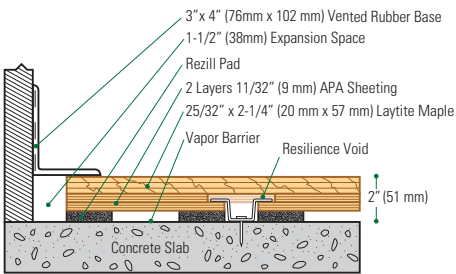

REZILLCHANNEL-01™

SPECIALTY HARDWOOD SYSTEM

connorsports.com

CONNOR SPORTS
Where Champions Play™

CONNOR SPORTS
Where Champions Play™

REZILLCHANNEL-01™ SPECIALTY HARDWOOD SYSTEM

Specially designed subfloor anchor pockets include substrate anchor channels to allow for lateral movement of subfloor panels, accommodating environmental influence of seasonal flooring shrinkage and expansion.

- Heavy-duty, Buckle Resistant Steel
- Rezill pads for excellent resilient life and loading

Wall Base Detail

Threshold Detail (Optional Accessory)

Equipment Detail (Optional Accessory)

Manufacturing:
ISO 14001:2015