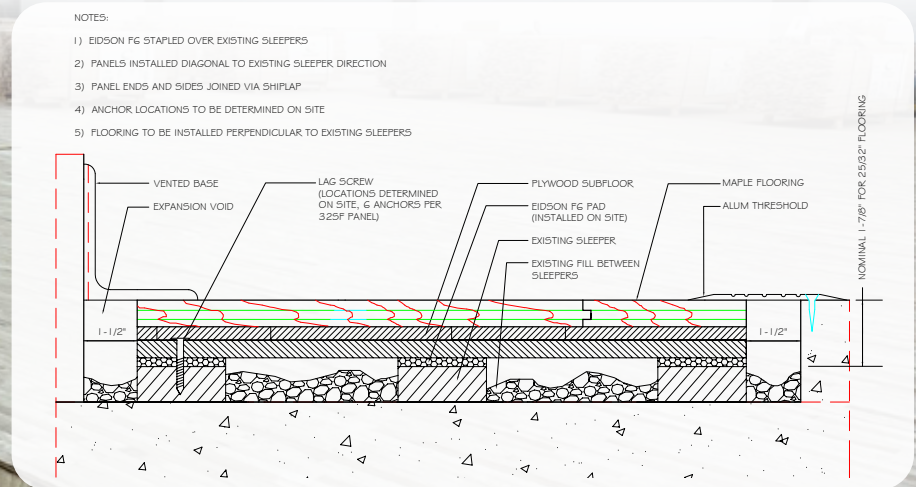

# REDEEM **SPECIALTY HARDWOOD SYSTEM**

Redeem provides the option to install a performance based specialty hardwood system by eliminating the cost to remove and dispose of existing sleepers anchored or clipped into the concrete substrate. Saving time and saving money, Redeem gives a retrofit gymnasium installation improved athletic performance and response.

- Redeem-1 incorporates Eidson F6 padding that is cut to size and stapled directly to the existing sleepers.
- Redeem-1 subfloor panels are installed on a 45 degree angle in a shiplap configuration.
- Once fully installed, the profile height is comparable to the original flooring system.