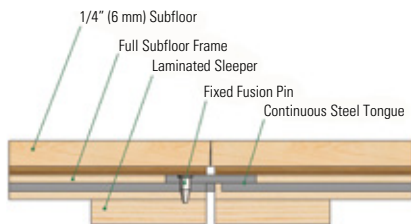

### Tongue & Groove Detail

Slab Depression: Standard Profile Height 2-1/2" (64 mm)