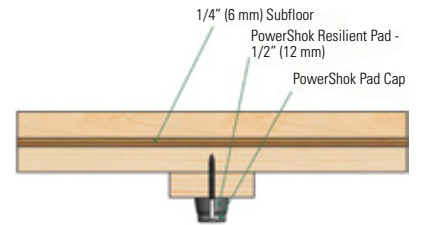

PowerShok Pad (Optional Accessory)

Manufacturing:
ISO 14001:2015

Recycled Contribution:
Includes components with recycled content

Testing Laboratory:
United States Sports Surfacing Laboratory

Certified Testing:
ISS Scientific Body Membership

Green Status:
Managed Forests, Certification Available

Customer Service: 800.283.9522 | info@connorsports.com | connorsports.com/products

Where Champions Play™