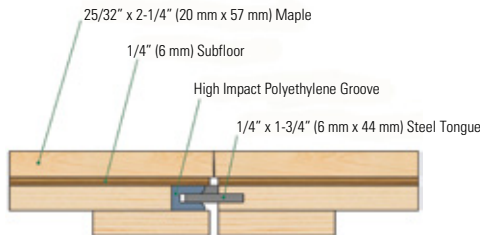

### Tongue & Groove Detail

Slab Depression: Standard Profile Height 2-1/2" (64 mm)