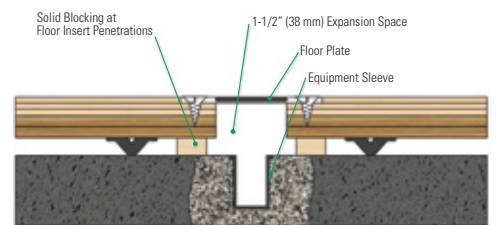

- MFMA Northern hard maple
- 2 layers of 15/32" (12mm) APA rated plywood sheathing (or manufacturers approved equal), Exposure 1

**Wall Base Detail**

**Threshold Detail (Optional Accessory)**

**Equipment Detail (Optional Accessory)**