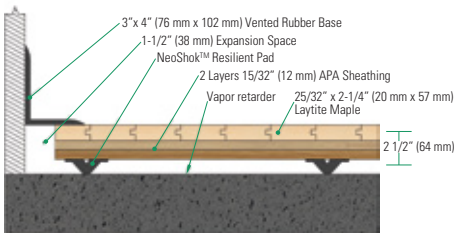

# NEOSHOK™ SPECIALTY HARDWOOD SYSTEM

NeoShok™ pads are engineered to ensure responsiveness to both light and aggressive athletic loads. Two pad durometer options allow for customization of the system's performance to match each facility's specific needs.

- MFMA Northern hard maple
- 2 layers of 15/32" (12mm) APA rated plywood sheathing (or manufacturers approved equal), Exposure 1

**Wall Base Detail**

**Threshold Detail (Optional Accessory)**

**Equipment Detail (Optional Accessory)**