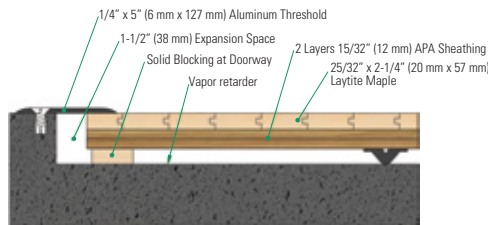

# NEOSHOK™ SPECIALTY HARDWOOD SYSTEM

NeoShok™ pads are engineered to ensure responsiveness to both light and aggressive athletic loads. Two pad durometer options allow for customization of the system's performance to match each facility's specific needs.

- MFMA Northern hard maple
- 2 layers of 15/32" (12mm) APA rated plywood sheathing (or manufacturers approved equal), Exposure 1

**Wall Base Detail**

**Threshold Detail (Optional Accessory)**

**Equipment Detail (Optional Accessory)**