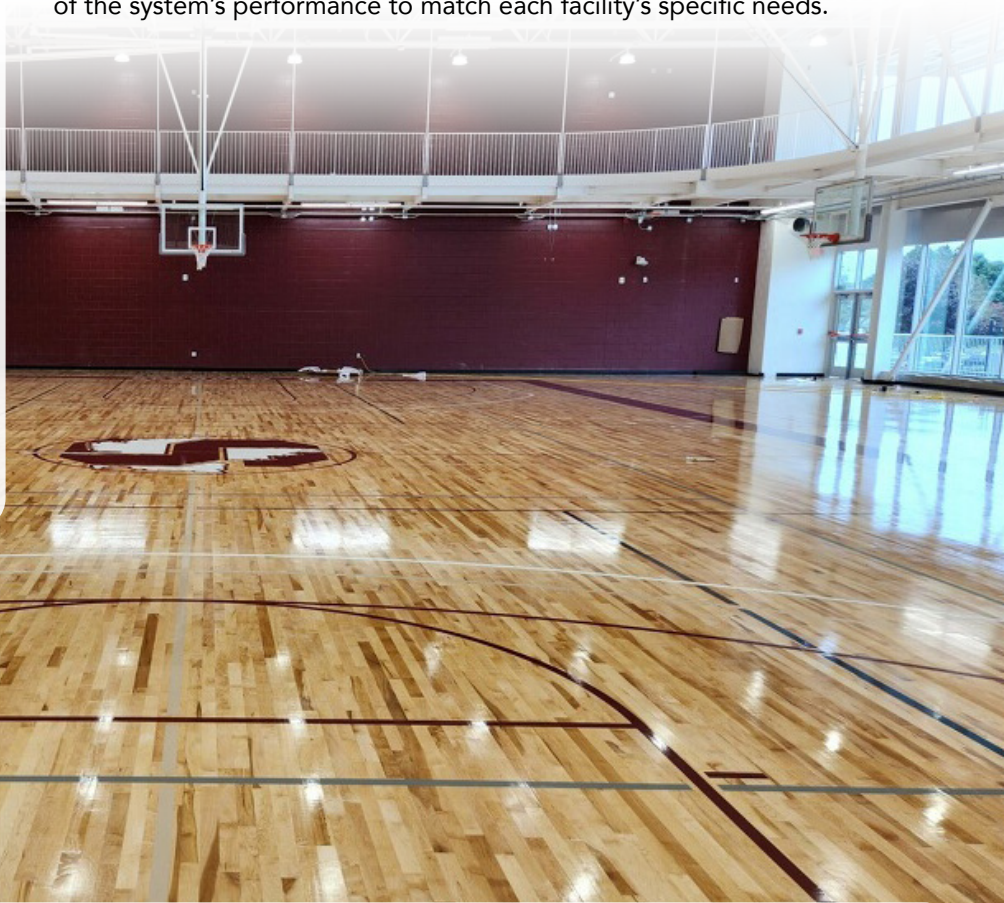

Threshold Detail (Optional Accessory)

Equipment Detail (Optional Accessory)

Wall Base Detail