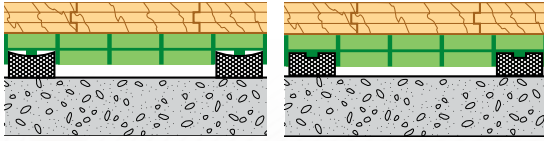

ISO-COMFORT VIII™

PERFORMANCE HARDWOOD SYSTEM

connorsports.com

CONNOR SPORTS
Where Champions Play™

ISO-COMFORT VIII™ PERFORMANCE HARDWOOD SYSTEM

CONNOR SPORTS
Where Champions Play™

ISO-COMFORT VIII™ uses octagonal shaped patented polypropylene panels providing individualized isolated comfort and superior multi-athlete resilience.

STAGE ONE

Reacting to light athletic loads or individual players

STAGE TWO

Reacting to heavy athletic loads or multiple participants

Patented Isolation Panels

Valparaiso University

California State University, Northridge