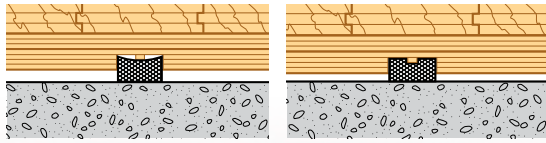

This popular premium performance flooring system featuring our proprietary and patented Athletic Response Ridge™ technology to provide ultra-consistent multi-athlete resilience and comfort.

Can be installed with Secure Grip Technology™ for diverse site challenges and tight schedules.

STAGE ONE

Reacting to light athletic loads or individual athletes

STAGE TWO

Reacting to heavy athletic loads or multiple athletes

University of Mississippi

James Madison University

University of Utah

Wall Base Detail