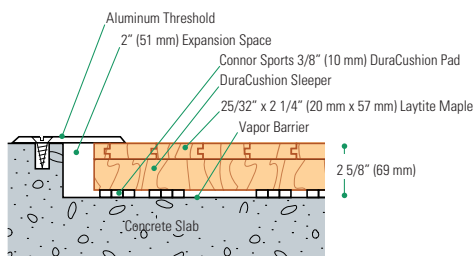

DURACUSHION™ II

SPECIALTY HARDWOOD SYSTEM

connorsports.com

CONNOR SPORTS
Where Champions Play™

CONNOR SPORTS
Where Champions Play™

DURACUSHION™ II

SPECIALTY HARDWOOD SYSTEM

Assembled using standard 3/8" (10 mm) DuraCushion™ PVC resilient pads and dimensioned softwood sleepers to provide a simple and economical floating floor system.

- 3/8" (10 mm) DuraCushion pvc resilient pads
- MFMA Northern hard wood
- Nominal 2" x 3" (38 mm x 64 mm) softwood sleeper

Wall Base Detail

Threshold Detail (Optional Accessory)

Equipment Detail (Optional Accessory)