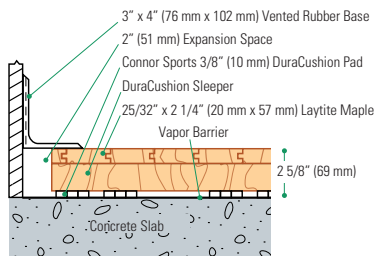

DURACUSHION™ II

SPECIALTY HARDWOOD SYSTEM

connorsports.com

CONNOR SPORTS
Where Champions Play™

CONNOR SPORTS
Where Champions Play™

DURACUSHION™ II

SPECIALTY HARDWOOD SYSTEM

Assembled using standard 3/8" (10 mm) DuraCushion™ PVC resilient pads and dimensioned softwood sleepers to provide a simple and economical floating floor system.

- 3/8" (10 mm) DuraCushion pvc resilient pads
- MFMA Northern hard wood
- Nominal 2" x 3" (38 mm x 64 mm) softwood sleeper

Wall Base Detail

Threshold Detail (Optional Accessory)

Equipment Detail (Optional Accessory)