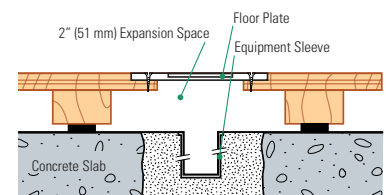

- 3/8" (10 mm) DuraCushion pvc resilient pads
- MFMA Northern hard wood
- Nominal 2" x 3" (38 mm x 64 mm) softwood sleeper

Wall Base Detail

Threshold Detail (Optional Accessory)

Equipment Detail (Optional Accessory)