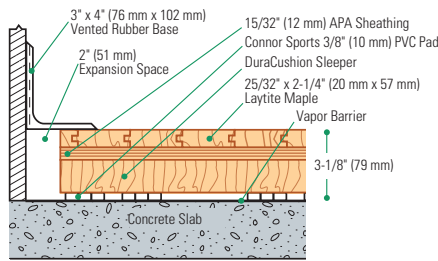

CONNOR SPORTS
Where Champions Play™

DURACUSHION™ III

SPECIALTY HARDWOOD SYSTEM

Assembled using standard 3/8" (10 mm) DuraCushion™ PVC resilient pads and dimensioned softwood sleepers to provide a simple and economical floating floor system.

- 3/8" (10 mm) DuraCushion pvc resilient pads
- MFMA Northern hard wood
- Nominal 2" x 3" (38 mm x 64 mm) softwood sleeper
- 2 layers of 15/32" (12mm) APA rated plywood sheathing (or manufacturers approved equal), Exposure 1

Wall Base Detail

Manufacturing:
ISO 14001:2015

Testing Laboratory:
United States Sports
Surfacing Laboratory

Certified Testing:
ISS Scientific Body
Membership

Green Status:
Managed Forests,
Certification Available

Customer Service: 800.283.9522 | info@connorsports.com | connorsports.com/products

Where Champions Play™