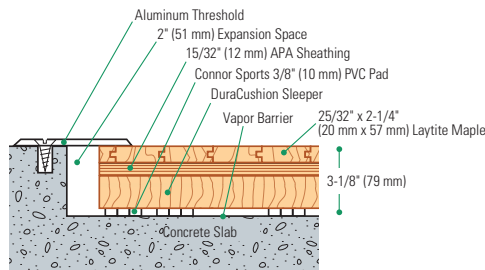

Threshold Detail (Optional Accessory)