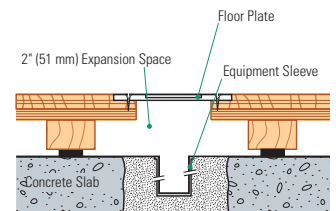

Manufacturing:
ISO 14001:2015

Testing Laboratory:
United States Sports
Surfacing Laboratory

Certified Testing:
ISS Scientific Body
Membership

Green Status:
Managed Forests,
Certification Available

Customer Service: 800.283.9522 | info@connorsports.com | connorsports.com/products

Where Champions Play™