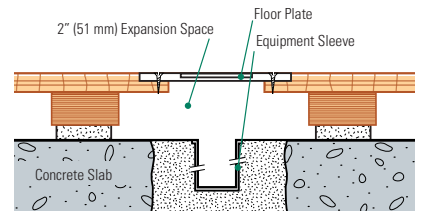

- MFMA Northern hard maple
- Rezill pads for excellent resilient life and loading

Wall Base Detail

Wall Base Detail (Rezill Sleeper Subfloor)

Equipment Detail (Optional Accessory)

Manufacturing:
ISO 14001:2004
CERTIFIED