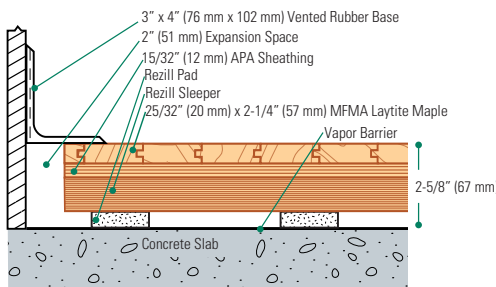

REZILLSLEEPER™

SPECIALTY HARDWOOD SYSTEM

connorsports.com

CONNOR SPORTS
Where Champions Play™

CONNOR SPORTS
Where Champions Play™

REZILLSLEEPER™ SPECIALTY HARDWOOD SYSTEM

RezillSleeper™ includes plywood sleepers supported by resilient Rezill™ pads. Plywood sleepers provide resistance to bowing and twisting as commonly associated with softwood dimensioned sleepers.

- MFMA Northern hard maple
- Rezill pads for excellent resilient life and loading

Wall Base Detail

Wall Base Detail (Rezill Sleeper Subfloor)

Equipment Detail (Optional Accessory)

Manufacturing:
ISO 14001:2004
CERTIFIED