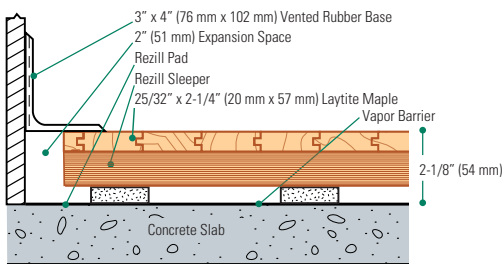

REZILLSLEEPER™

SPECIALTY HARDWOOD SYSTEM

connorsports.com

CONNOR SPORTS
Where Champions Play™

CONNOR SPORTS
Where Champions Play™

REZILLSLEEPER™ SPECIALTY HARDWOOD SYSTEM

RezillSleeper™ includes plywood sleepers supported by resilient Rezill™ pads. Plywood sleepers provide resistance to bowing and twisting as commonly associated with softwood dimensioned sleepers.

- MFMA Northern hard maple
- Rezill pads for excellent resilient life and loading

Wall Base Detail

Wall Base Detail (Rezill Sleeper Subfloor)

Equipment Detail (Optional Accessory)

Manufacturing:
ISO 14001:2004
CERTIFIED