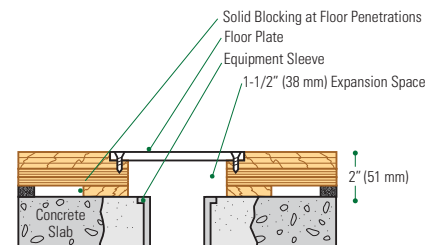

Equipment Detail (Optional Accessory)

Manufacturing:
ISO 14001:2004
CERTIFIED

Recycled Contribution:
Includes components with recycled content

Testing Laboratory:
United States Sports Surfacing Laboratory

Certified Testing:
ISS Scientific Body Membership

Green Status:
Managed Forests, Certification Available

Customer Service: 800.283.9522 | info@connorsports.com | connorsports.com/products

Where Champions Play™