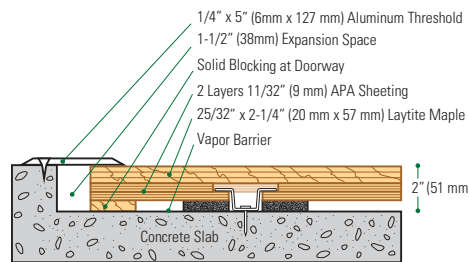

Threshold Detail (Optional Accessory)