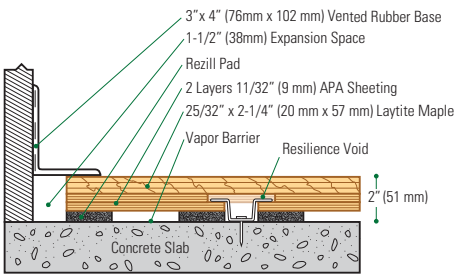

Wall Base Detail