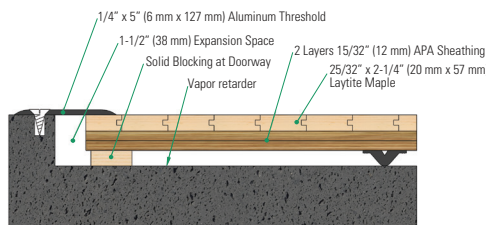

CONNOR SPORTS

Where Champions Play™

- MFMA Northern hard maple
- 2 layers of 15/32" (12mm) APA rated plywood sheathing (or manufacturers approved equal), Exposure 1

NEOSHOK™

SPECIALTY HARDWOOD SYSTEM

NeoShok™ pads are engineered to ensure responsiveness to both light and aggressive athletic loads. Two pad durometer options allow for customization of the system's performance to match each facility's specific needs.

Wall Base Detail

Manufacturing:
ISO 14001:2004
CERTIFIED

Testing Laboratory:
United States Sports
Surfacing Laboratory

Certified Testing:
ISS Scientific Body
Membership

Green Status:
Managed Forests,
Certification Available

Customer Service: 800.283.9522 | info@connorsports.com | connorsports.com/products

Where Champions Play™