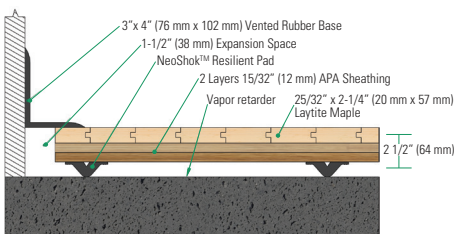

CONNOR SPORTS

Where Champions Play™

- MFMA Northern hard maple
- 2 layers of 15/32" (12mm) APA rated plywood sheathing (or manufacturers approved equal), Exposure 1

NEOSHOK™

SPECIALTY HARDWOOD SYSTEM

NeoShok™ pads are engineered to ensure responsiveness to both light and aggressive athletic loads. Two pad durometer options allow for customization of the system's performance to match each facility's specific needs.

Wall Base Detail

Manufacturing:
ISO 14001:2004
CERTIFIED

Testing Laboratory:
United States Sports
Surfacing Laboratory

Certified Testing:
ISS Scientific Body
Membership

Green Status:
Managed Forests,
Certification Available

Customer Service: 800.283.9522 | info@connorsports.com | connorsports.com/products

Where Champions Play™