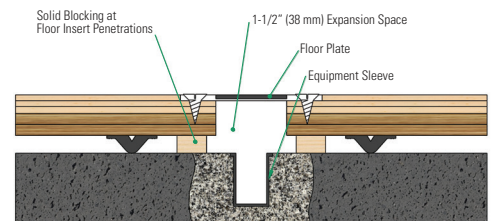

Manufacturing:
ISO 14001:2004
CERTIFIED

Testing Laboratory:
United States Sports
Surfacing Laboratory

Certified Testing:
ISS Scientific Body
Membership

Green Status:
Managed Forests,
Certification Available

Customer Service: 800.283.9522 | info@connorsports.com | connorsports.com/products

Where Champions Play™