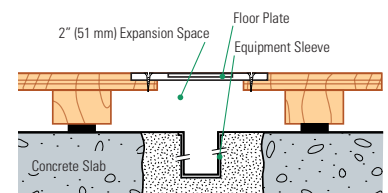

- 3/8" (10 mm) DuraCushion pvc resilient pads
- MFMA Northern hard wood
- Nominal 2" x 3" (38 mm x 64 mm) softwood sleeper

Wall Base Detail

Threshold Detail (Optional Accessory)

Equipment Detail (Optional Accessory)