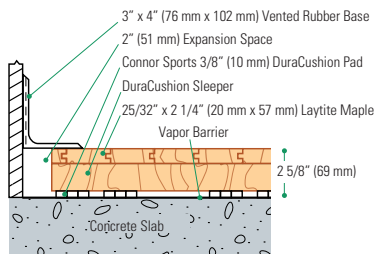

DURACUSHION™ II

SPECIALTY HARDWOOD SYSTEM

connorsports.com

CONNOR SPORTS
Where Champions Play™

CONNOR SPORTS
Where Champions Play™

DURACUSHION™ II SPECIALTY HARDWOOD SYSTEM

Assembled using standard 3/8" (10 mm) DuraCushion™ PVC resilient pads and dimensioned softwood sleepers to provide a simple and economical floating floor system.

- 3/8" (10 mm) DuraCushion pvc resilient pads
- MFMA Northern hard wood
- Nominal 2" x 3" (38 mm x 64 mm) softwood sleeper

Wall Base Detail

Threshold Detail (Optional Accessory)

Equipment Detail (Optional Accessory)