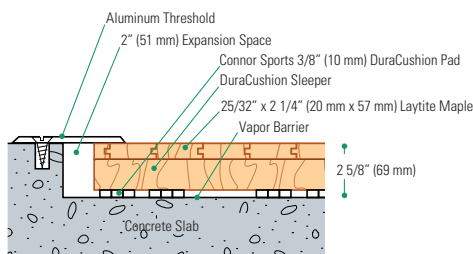

DURACUSHION™ II

SPECIALTY HARDWOOD SYSTEM

connorsports.com

CONNOR SPORTS
Where Champions Play™

CONNOR SPORTS
Where Champions Play™

DURACUSHION™ II SPECIALTY HARDWOOD SYSTEM

Assembled using standard 3/8" (10 mm) DuraCushion™ PVC resilient pads and dimensioned softwood sleepers to provide a simple and economical floating floor system.

- 3/8" (10 mm) DuraCushion pvc resilient pads
- MFMA Northern hard wood
- Nominal 2" x 3" (38 mm x 64 mm) softwood sleeper

Wall Base Detail

Threshold Detail (Optional Accessory)

Equipment Detail (Optional Accessory)