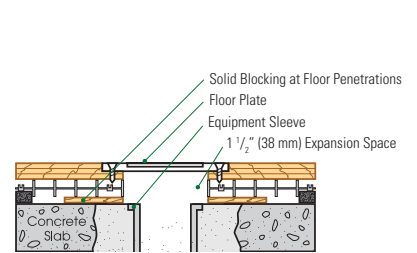

California State University, Northridge

Wall Base Detail

Threshold Detail (Optional Accessory)

Equipment Detail (Optional Accessory)

Manufacturing:
ISO 14001:2004
CERTIFIED

Recycled Contribution:
Includes components with recycled content