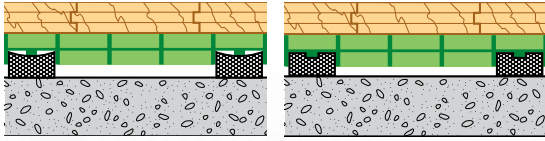

ISO-COMFORT VIII™

PERFORMANCE HARDWOOD SYSTEM

connorsports.com

CONNOR SPORTS
Where Champions Play™

CONNOR SPORTS

Where Champions Play™

STAGE ONE

Reacting to light athletic loads or individual players

STAGE TWO

Reacting to heavy athletic loads or multiple participants

Patented Isolation Panels

Valparaiso University

ISO-COMFORT VIII™

PERFORMANCE HARDWOOD SYSTEM

ISO-COMFORT VIII™ uses octagonal shaped patented polypropylene panels providing individualized isolated comfort and superior multi-athlete resilience.