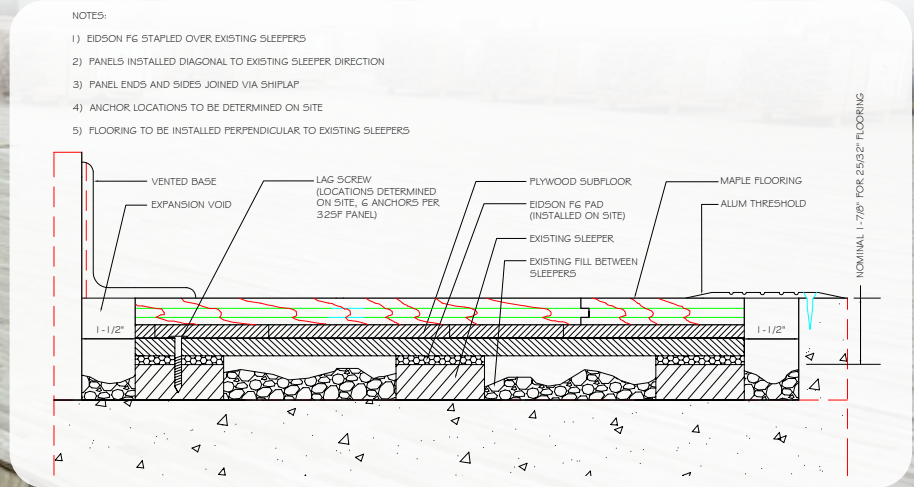

REDEEM-1

SPECIALTY HARDWOOD SYSTEM

connorsports.com

 **CONNOR SPORTS**
Where Champions Play™

CONNOR SPORTS
Where Champions Play™

REDEEM-1 SPECIALTY HARDWOOD SYSTEM

Redeem-1 provides the option to install a performance based specialty hardwood system by eliminating the cost to remove and dispose of existing sleepers anchored or clipped into the concrete substrate. Saving time and saving money, Redeem-1 gives a retrofit gymnasium installation improved athletic performance and response.

- Redeem-1 incorporates Eidson F6 padding that is cut to size and stapled directly to the existing sleepers.
- Redeem-1 subfloor panels are installed on a 45 degree angle in a shi lap configuration.
- Once fully installed, the profile height is comparable to the original flooring system.