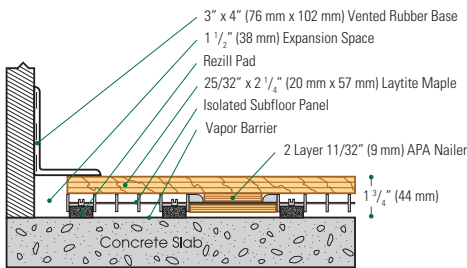

STAGE TWO

Reacting to heavy athletic loads or multiple participants

Patented Isolation Panels

Valparaiso University

ISO-COMFORT VIII™

PERFORMANCE HARDWOOD SYSTEM

ISO-COMFORT VIII™ uses octagonal shaped patented polypropylene panels providing individualized isolated comfort and superior multi-athlete resilience.

California State University, Northridge

Wall Base Detail

Threshold Detail (Optional Accessory)

Equipment Detail (Optional Accessory)

Manufacturing:
ISO 14001:2004
CERTIFIED

Recycled Contribution:
Includes components with recycled content