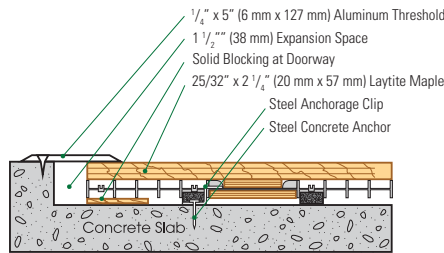

STAGE TWO

Reacting to heavy athletic loads or multiple participants

Patented Isolation Panels

Valparaiso University

ISO-COMFORT VIII™

PERFORMANCE HARDWOOD SYSTEM

ISO-COMFORT VIII™ uses octagonal shaped patented polypropylene panels providing individualized isolated comfort and superior multi-athlete resilience.

California State University, Northridge

Wall Base Detail

Threshold Detail (Optional Accessory)

Equipment Detail (Optional Accessory)

Manufacturing:
ISO 14001:2004
CERTIFIED

Recycled Contribution:
Includes components with recycled content