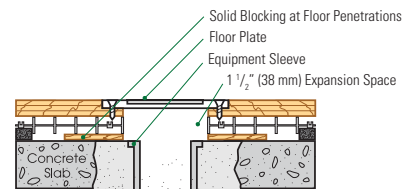

California State University, Northridge

Wall Base Detail

Threshold Detail (Optional Accessory)

Equipment Detail (Optional Accessory)

Manufacturing:
ISO 14001:2004
CERTIFIED

Recycled Contribution:
Includes components with recycled content