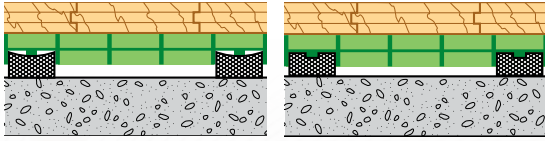

ISO-COMFORT VIII™

PERFORMANCE HARDWOOD SYSTEM

connorsports.com

CONNOR SPORTS
Where Champions Play™

CONNOR SPORTS

Where Champions Play™

STAGE ONE

Reacting to light athletic loads or individual players

STAGE TWO

Reacting to heavy athletic loads or multiple participants

Patented Isolation Panels

Valparaiso University

ISO-COMFORT VIII™

PERFORMANCE HARDWOOD SYSTEM

ISO-COMFORT VIII™ uses octagonal shaped patented polypropylene panels providing individualized isolated comfort and superior multi-athlete resilience.