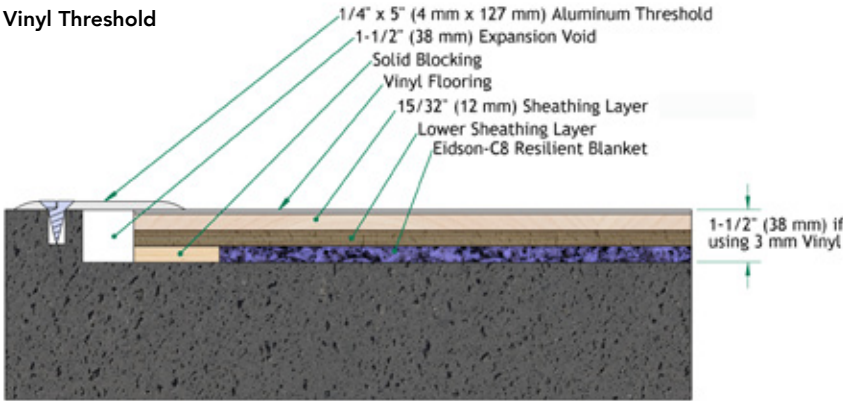

PRO FORMA I

CONNOR DANCE STUDIO & STAGE FLOOR SYSTEMS™
Premium Studio Subfloor

PRO FORMA I

Connor Dance Floor Systems are engineered sprung solutions that balance the safety and wellness of the performer with the uniformity and control necessary for optimized performance. Each continuous, integrated subfloor design provides consistent sound and performance across the whole of the studio and stage surface. Pro Forma I has a low-profile height, minimizing ramp and threshold needs while providing uniformity in shock absorption and vertical deflection. Pro Forma I is ideal for all dance disciplines when used as a system with Connor Dance Vinyl.

Image courtesy of Wear Moi Dancewear
Photographer: David Herrero

Product Specifications:

Installation:	Floating
Shock Absorption (ANSI E2.26):	59%
Rolling Load:	1500N
Vertical Deflection:	4.1
Area Deflection:	8

For optimal safety and performance, install with a Connor Sport Dance Vinyl. For most updated specification, installation, and product detail, visit connorsports.com.

“The dance floor is the most important element in a dancer’s life. If the floor isn’t suitable to properly and kindly receive the dancer’s weight as she executes her steps and lands from jumps, the daily wear and tear on the body wears heavily over time.”