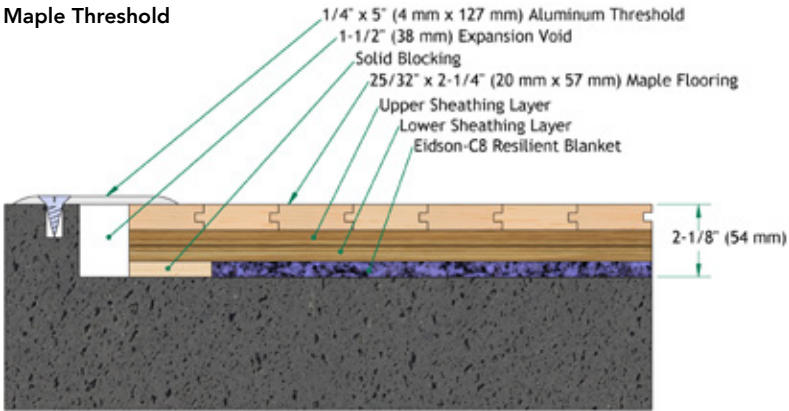

PRO FORMA I

CONNOR DANCE STUDIO & STAGE FLOOR SYSTEMS™
Premium Studio Subfloor

PRO FORMA I

Connor Dance Floor Systems are engineered sprung solutions that balance the safety and wellness of the performer with the uniformity and control necessary for optimized performance. Each continuous, integrated subfloor design provides consistent sound and performance across the whole of the studio and stage surface. Pro Forma I has a low-profile height, minimizing ramp and threshold needs while providing uniformity in shock absorption and vertical deflection. Pro Forma I is ideal for all dance disciplines when used as a system with Connor Dance Vinyl.

Image courtesy of Wear Moi Dancewear
Photographer: David Herrero

Product Specifications:

Installation:	Floating
Shock Absorption (ANSI E2.26):	59%
Rolling Load:	1500N
Vertical Deflection:	4.1
Area Deflection:	8

For optimal safety and performance, install with a Connor Sport Dance Vinyl. For most updated specification, installation, and product detail, visit connorsports.com.

“The dance floor is the most important element in a dancer’s life. If the floor isn’t suitable to properly and kindly receive the dancer’s weight as she executes her steps and lands from jumps, the daily wear and tear on the body wears heavily over time.”