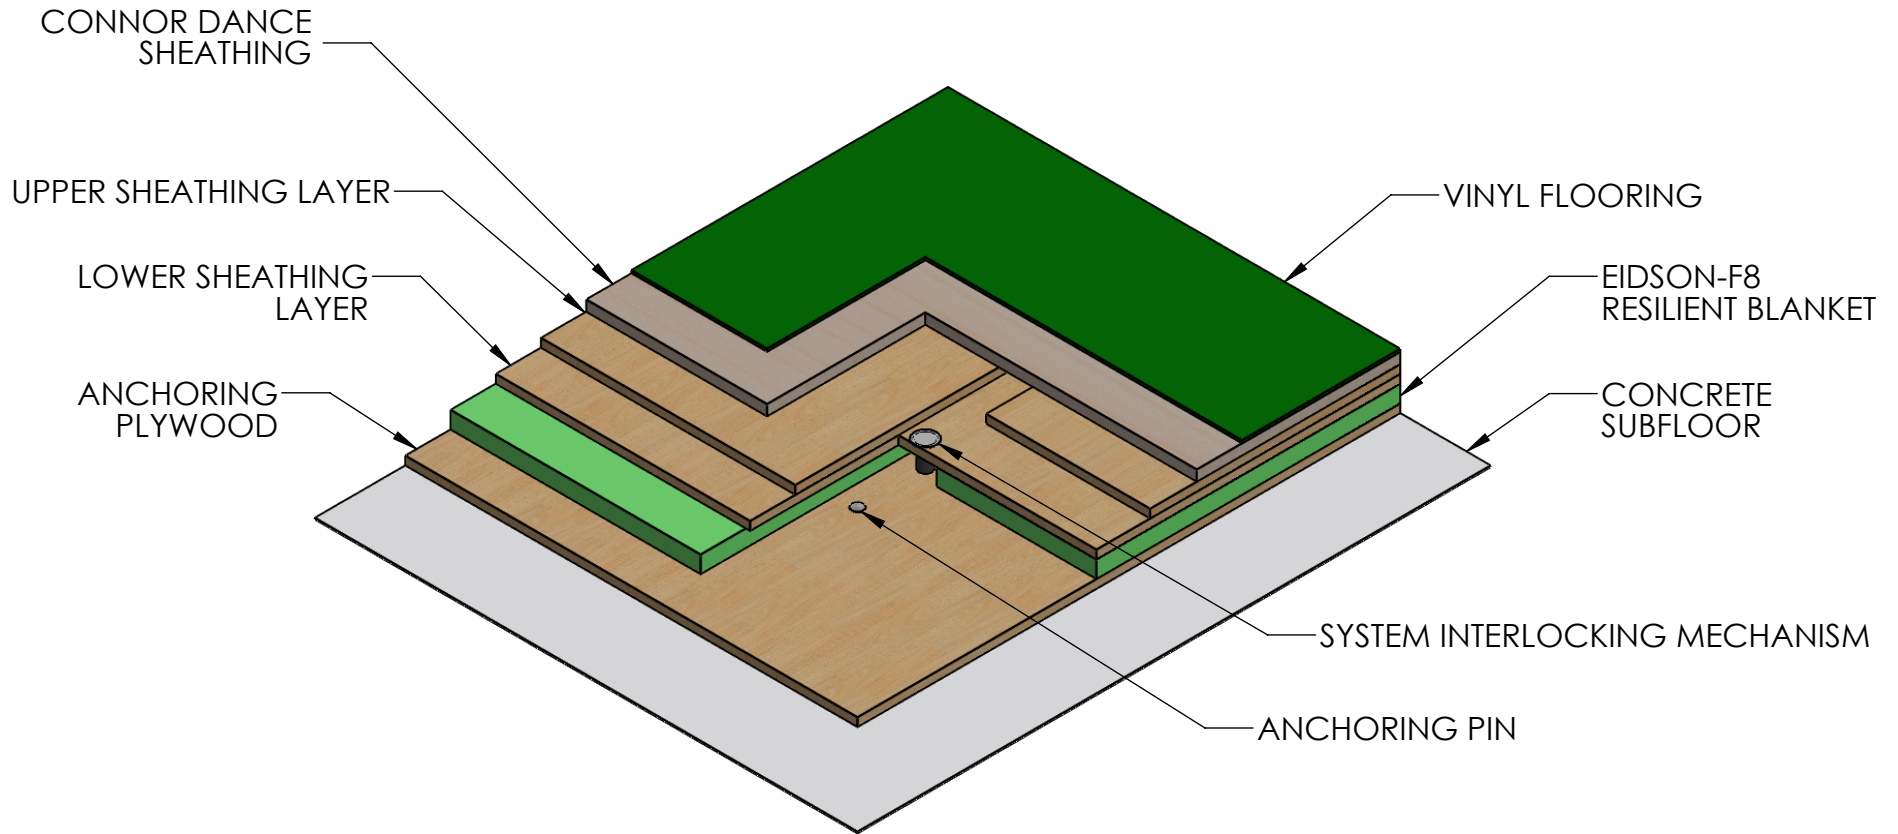

CONNOR SPORTS

REV:	DATE:	CHANGE/REVISION:	BY:	SYSTEM NUMBER:
A	7/1/2021	FOAM IS "EIDSON-F8"	AJJ	SCALE: 1:6
				DRAWN BY: AJJ
				APPROVED BY: JG
				PRO FORMA III (VINYL)

R&D CENTER:
135 ZAVADA DRIVE
CRYSTAL FALLS, MI 49920
630-222-0928

MANUFACTURING PLANT:
251 INDUSTRIAL PARK ROAD
AMASA, MI 49903
906-822-7311
906-822-7800 FAX

PROFILE HEIGHT: 2-1/2"