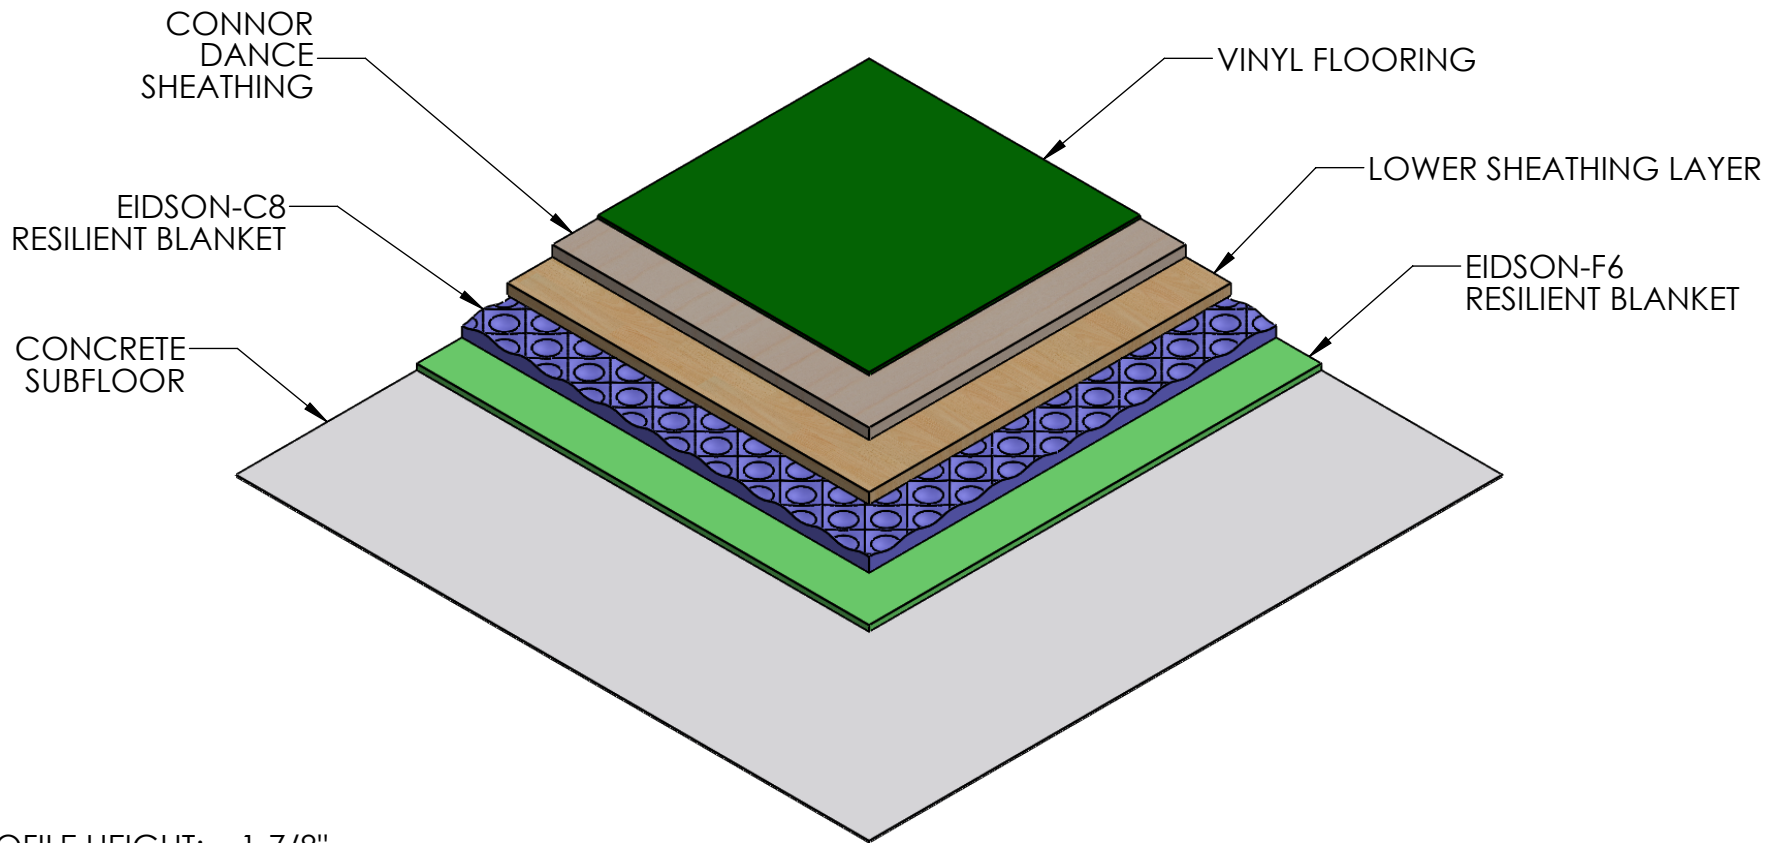

CONNOR SPORTS

REV:	DATE:	CHANGE/REVISION:	BY:	SYSTEM NUMBER:
A	7/1/2021	"EIDSON"	AJJ	SCALE: 1:6
				DRAWN BY: AJJ
				APPROVED BY: JG
				PRO FORMA II (VINYL)

R&D CENTER:
135 ZAVADA DRIVE
CRYSTAL FALLS, MI 49920
630-222-0928

MANUFACTURING PLANT:
251 INDUSTRIAL PARK ROAD
AMASA, MI 49903
906-822-7311
906-822-7800 FAX

PROFILE HEIGHT: 1-7/8"