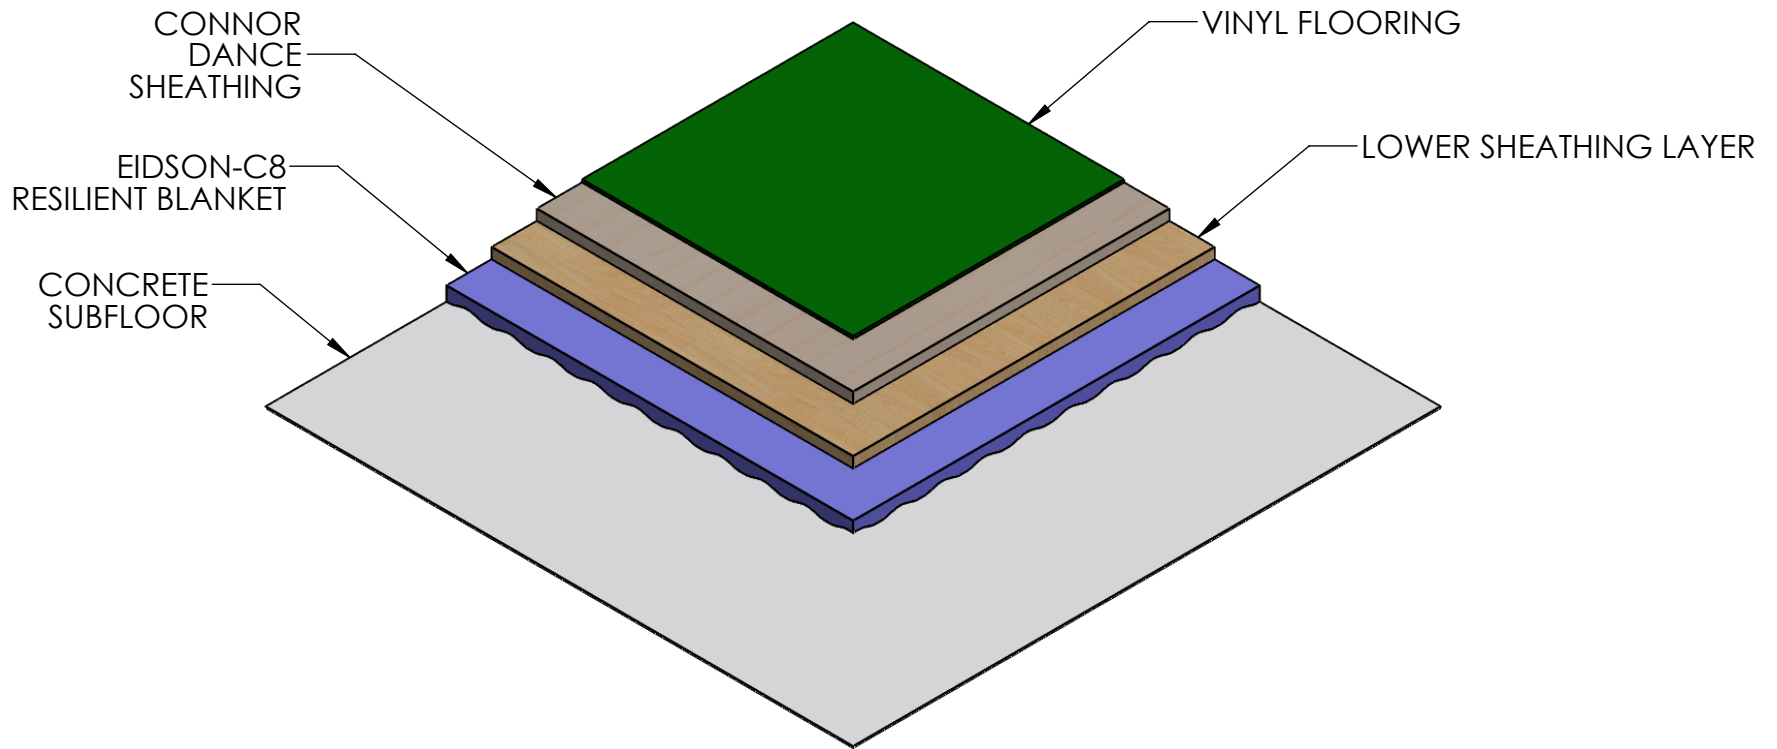

CONNOR SPORTS

REV:	DATE:	CHANGE/REVISION:	BY:	SYSTEM NUMBER:
A	7/1/2021	FOAM IS "EIDSON-C8"	AJJ	SCALE: 1:6
				DRAWN BY: AJJ
				APPROVED BY: JG
				PRO FORMA I (VINYL)

R&D CENTER:
135 ZAVADA DRIVE
CRYSTAL FALLS, MI 49920
630-222-0928

MANUFACTURING PLANT:
251 INDUSTRIAL PARK ROAD
AMASA, MI 49903
906-822-7311
906-822-7800 FAX

PROFILE HEIGHT: 1-1/2"