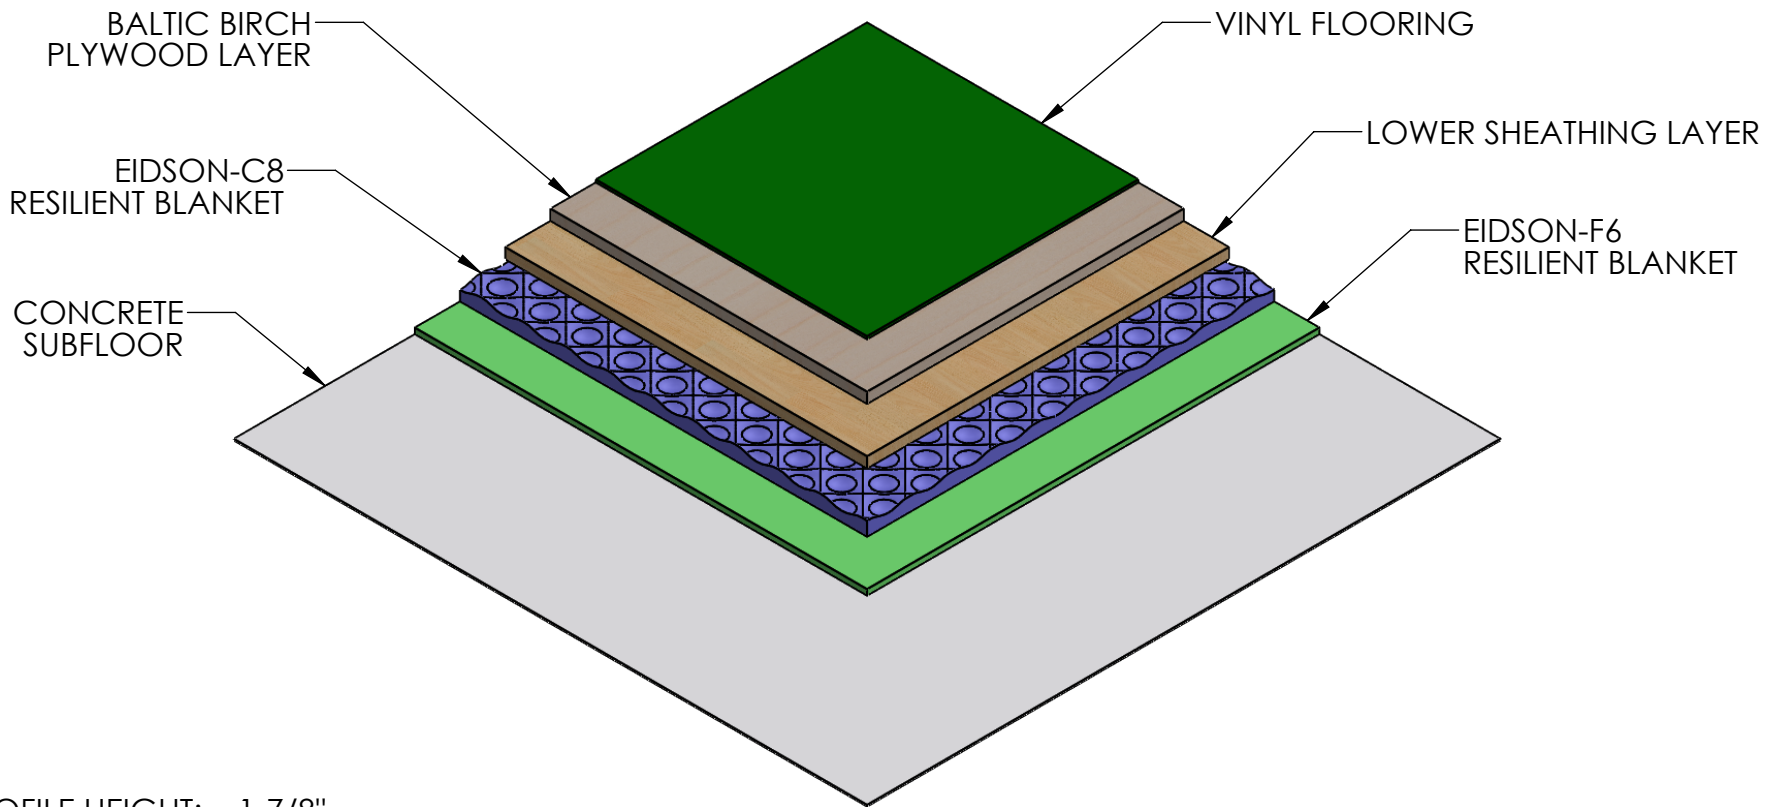

CONNOR SPORTS

REV:	DATE:	CHANGE/REVISION:	BY:	SYSTEM NUMBER:
A	7/1/2021	"EIDSON"	AJJ	SCALE: 1:6
				DRAWN BY: AJJ
				APPROVED BY: JG
				PRO FORMA II (VINYL)

R&D CENTER:
135 ZAVADA DRIVE
CRYSTAL FALLS, MI 49920
630-222-0928

MANUFACTURING PLANT:
251 INDUSTRIAL PARK ROAD
AMASA, MI 49903
906-822-7311
906-822-7800 FAX

PROFILE HEIGHT: 1-7/8"