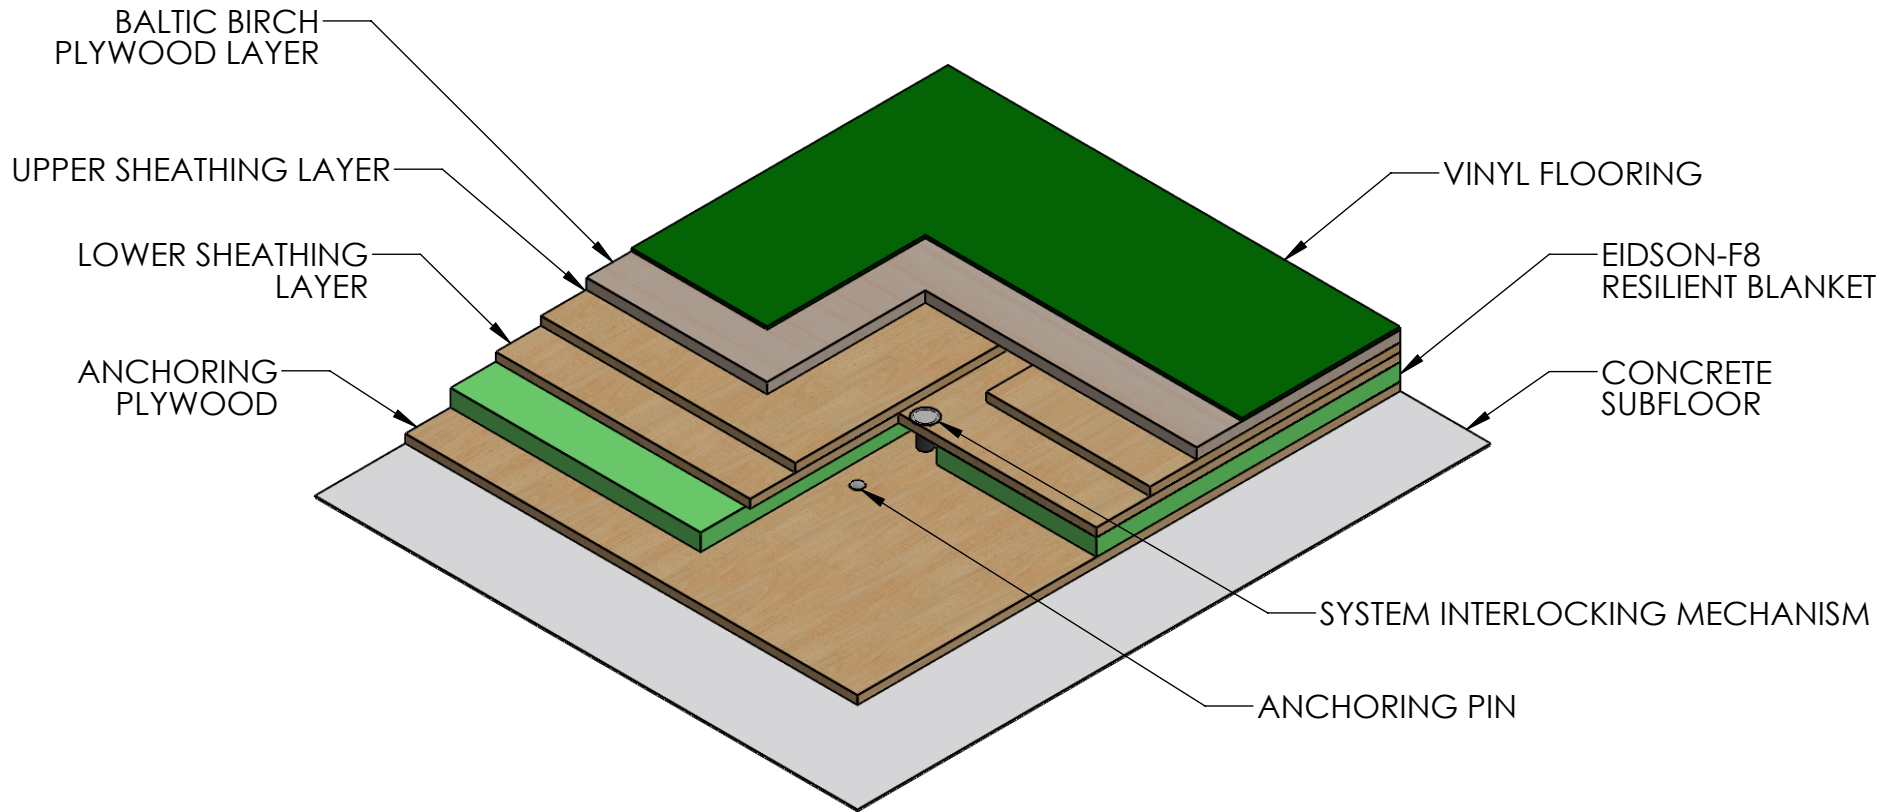

CONNOR SPORTS

REV:	DATE:	CHANGE/REVISION:	BY:	SYSTEM NUMBER:
A	7/1/2021	FOAM IS "EIDSON-F8"	AJJ	SCALE: 1:6
				DRAWN BY: AJJ
				APPROVED BY: JG
				PRO FORMA III (VINYL)

R&D CENTER:
135 ZAVADA DRIVE
CRYSTAL FALLS, MI 49920
630-222-0928

MANUFACTURING PLANT:
251 INDUSTRIAL PARK ROAD
AMASA, MI 49903
906-822-7311
906-822-7800 FAX

PROFILE HEIGHT: 2-1/2"