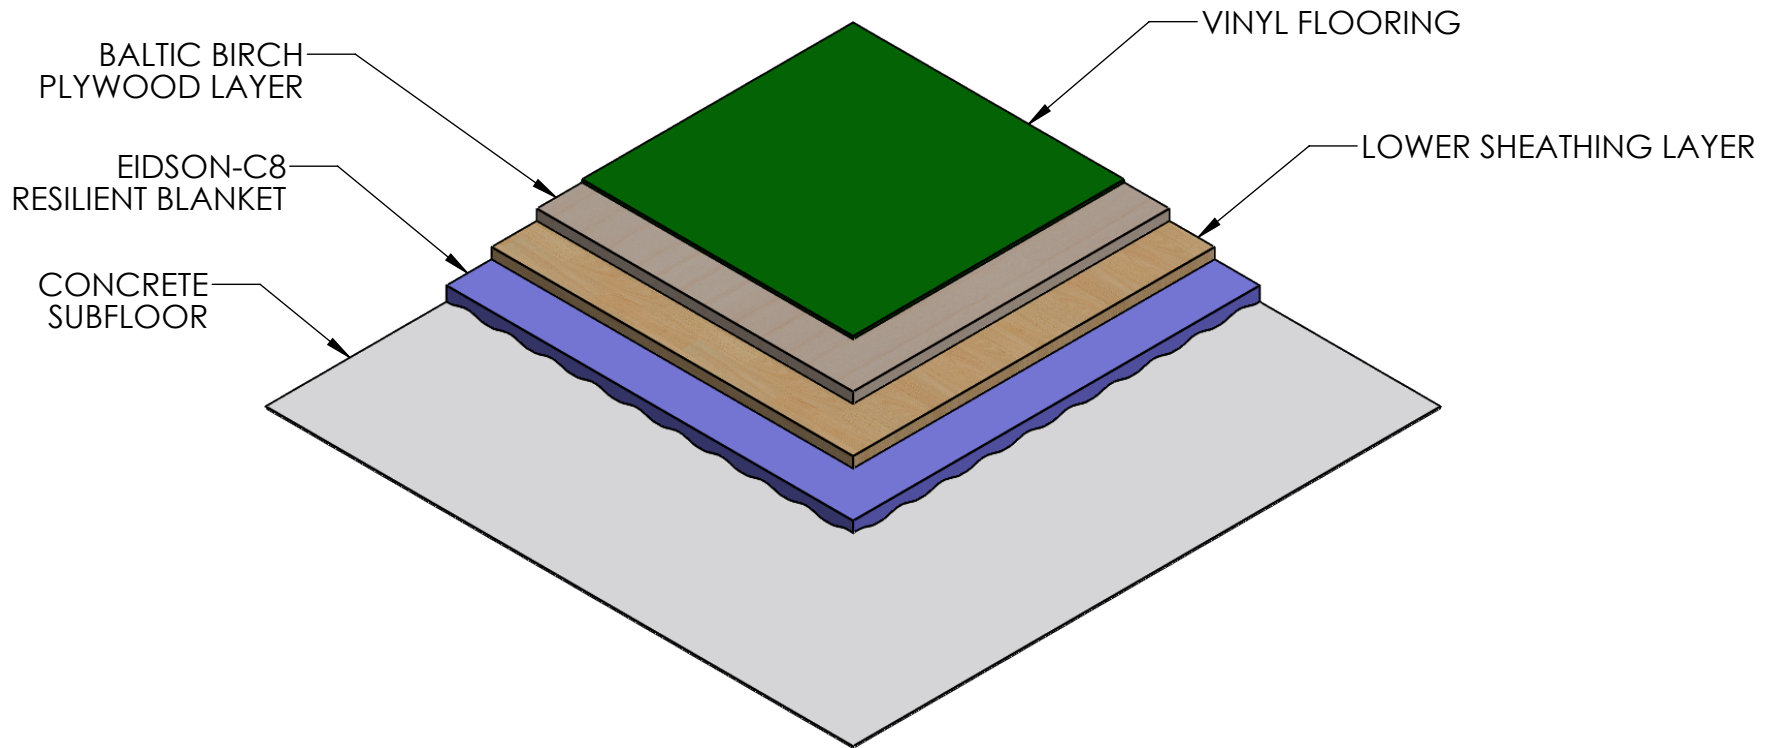

CONNOR SPORTS

REV:	DATE:	CHANGE/REVISION:	BY:	SYSTEM NUMBER:
A	7/1/2021	FOAM IS "EIDSON-C8"	AJJ	SCALE: 1:6
				DRAWN BY: AJJ
				APPROVED BY: JG
				PRO FORMA I (VINYL)

R&D CENTER:
135 ZAVADA DRIVE
CRYSTAL FALLS, MI 49920
630-222-0928

MANUFACTURING PLANT:
251 INDUSTRIAL PARK ROAD
AMASA, MI 49903
906-822-7311
906-822-7800 FAX

PROFILE HEIGHT: 1-1/2"