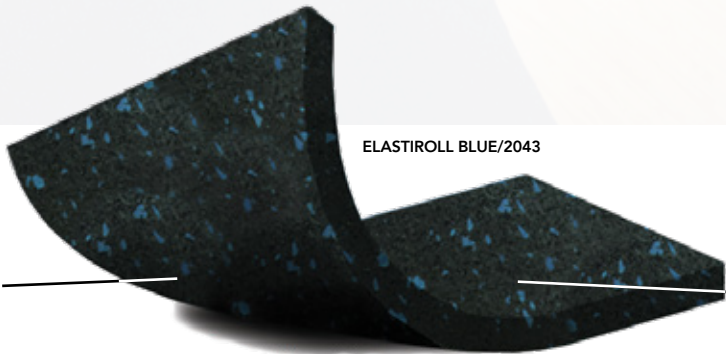

Made from recycled material, this rolled rubber surface provides a basic yet environmentally conscious flooring solution for athletic training applications such as freeweight areas, ice rinks, locker rooms and other fitness spaces.

\*Minimum order quantities may apply. For details, please contact your Connor Sports regional sales manager.

ELASTIROLL BLUE/2043

**BASIC COLORS**

Standard black base color with six standard fleck colors for design coordination.