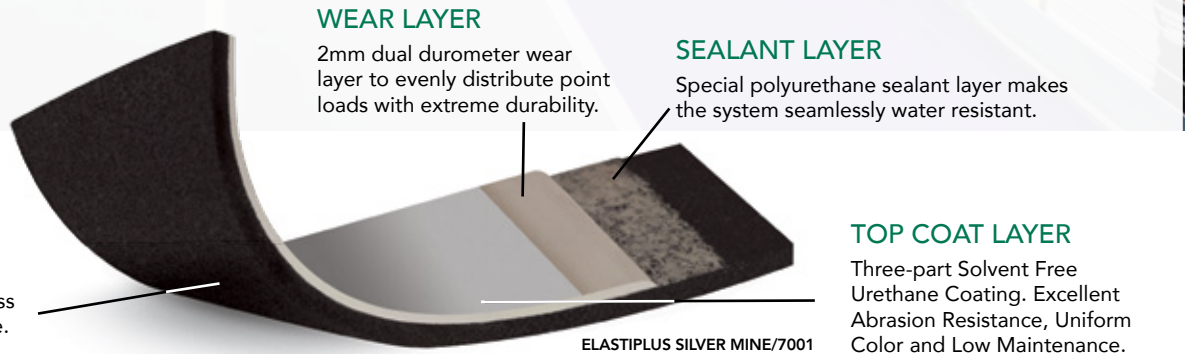

ELASTIPLUS™

SEAMLESS MULTISPORT GYM SURFACE

connorsports.com

CONNOR SPORTS
Where Champions Play™

CONNOR SPORTS
Where Champions Play™

ELASTIPLUS™

SEAMLESS MULTISPORT GYM SURFACE

Our advanced poured urethane surface is highly customizable in terms of wear layer thickness, performance and resilience for a solution perfectly adapted for your facility's needs.

ELASTIPLUS IS AVAILABLE IN TWO PRODUCT TYPES.

ELASTIPLUS:

Overall thickness options range from 6 mm to 17 mm, depending on intended use; suitable for multipurpose activity and everyday sporting activity.

ELASTIPLUS HIGH STRENGTH:

Inline skating and hockey clubs appreciate this high durometer, tough floor which is also suitable for other team sports.

*Minimum order quantities may apply. For details, please contact your Connor Sports regional sales manager.