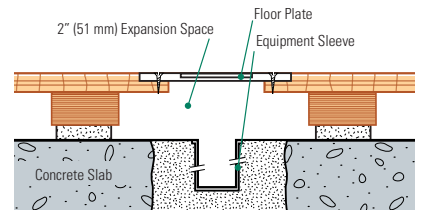

- MFMA Northern hard maple
- Rezill pads for excellent resilient life and loading

Wall Base Detail

Wall Base Detail (Rezill Sleeper Subfloor)

Equipment Detail (Optional Accessory)

Slab Depression: 25/32" (20mm) flooring - 2 3/4" (70 mm)