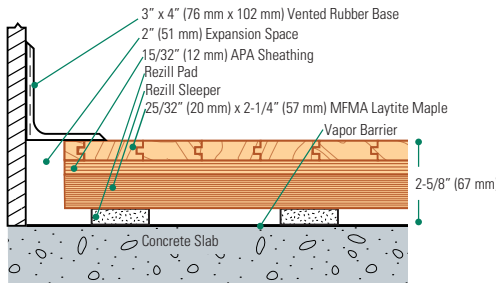

REZILLSLEEPER™

SPECIALTY HARDWOOD SYSTEM

connorsports.com

CONNOR SPORTS
Where Champions Play™

CONNOR SPORTS
Where Champions Play™

REZILLSLEEPER™ SPECIALTY HARDWOOD SYSTEM

RezillSleeper™ includes plywood sleepers supported by resilient Rezill™ pads. Plywood sleepers provide resistance to bowing and twisting as commonly associated with softwood dimensioned sleepers.

- MFMA Northern hard maple
- Rezill pads for excellent resilient life and loading

Wall Base Detail

Wall Base Detail (Rezill Sleeper Subfloor)

Equipment Detail (Optional Accessory)

Slab Depression: 25/32" (20mm) flooring - 2 3/4" (70 mm)