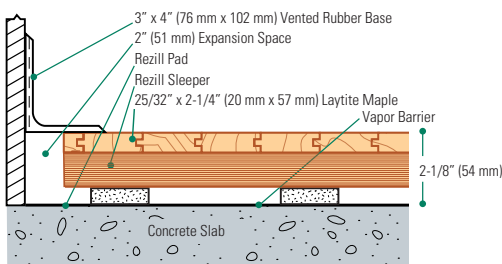

REZILLSLEEPER™

SPECIALTY HARDWOOD SYSTEM

connorsports.com

CONNOR SPORTS
Where Champions Play™

CONNOR SPORTS
Where Champions Play™

REZILLSLEEPER™ SPECIALTY HARDWOOD SYSTEM

RezillSleeper™ includes plywood sleepers supported by resilient Rezill™ pads. Plywood sleepers provide resistance to bowing and twisting as commonly associated with softwood dimensioned sleepers.

- MFMA Northern hard maple
- Rezill pads for excellent resilient life and loading

Wall Base Detail

Wall Base Detail (Rezill Sleeper Subfloor)

Equipment Detail (Optional Accessory)

Slab Depression: 25/32" (20mm) flooring - 2 3/4" (70 mm)