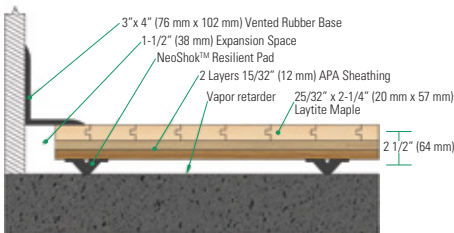

- MFMA Northern hard maple
- 2 layers of 15/32" (12mm) APA rated plywood sheathing (or manufacturers approved equal), Exposure 1

Wall Base Detail

Threshold Detail (Optional Accessory)

Equipment Detail (Optional Accessory)