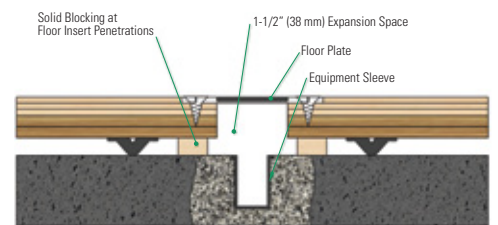

- MFMA Northern hard maple
- 2 layers of 15/32" (12mm) APA rated plywood sheathing (or manufacturers approved equal), Exposure 1

Wall Base Detail

Threshold Detail (Optional Accessory)

Equipment Detail (Optional Accessory)