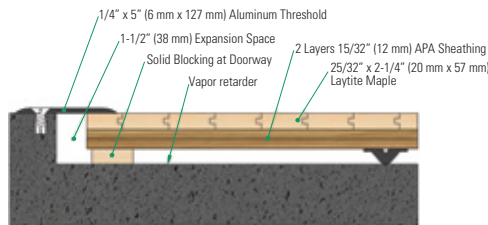

- MFMA Northern hard maple
- 2 layers of 15/32" (12mm) APA rated plywood sheathing (or manufacturers approved equal), Exposure 1

Wall Base Detail

Threshold Detail (Optional Accessory)

Equipment Detail (Optional Accessory)