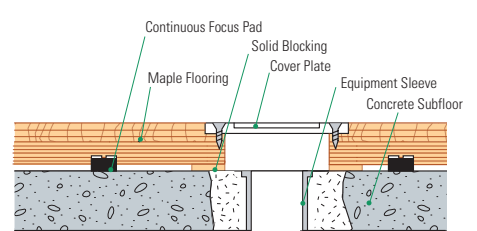

STAGE ONE

Reacting to light athletic loads or individual players

STAGE TWO

Reacting to heavy athletic loads or multiple participants

Brigham Young University

James Madison University

Saint Leo University

Wall Base Detail

Threshold Detail (Optional Accessory)

Slab Depression: 25/32" (20 mm) flooring – 1 1/4" (44 mm)

Equipment Detail (Optional Accessory)

Manufacturing:
ISO 14001:2004
CERTIFIED

Recycled Contribution:
Includes components with recycled content