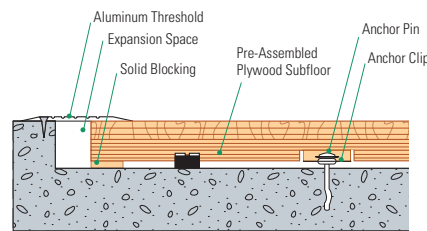

STAGE ONE

Reacting to light athletic loads or individual players

STAGE TWO

Reacting to heavy athletic loads or multiple participants

Brigham Young University

James Madison University

Saint Leo University

Wall Base Detail

Threshold Detail (Optional Accessory)

Slab Depression: 25/32" (20 mm) flooring – 1 1/4" (44 mm)

Equipment Detail (Optional Accessory)

Manufacturing:
ISO 14001:2004
CERTIFIED

Recycled Contribution:
Includes components with recycled content