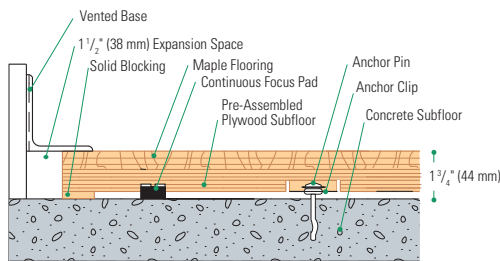

STAGE ONE

Reacting to light athletic loads or individual players

STAGE TWO

Reacting to heavy athletic loads or multiple participants

Brigham Young University

James Madison University

Saint Leo University

Wall Base Detail

Threshold Detail (Optional Accessory)

Slab Depression: 25/32" (20 mm) flooring – 1 1/4" (44 mm)

Equipment Detail (Optional Accessory)

Manufacturing:
ISO 14001:2004
CERTIFIED

Recycled Contribution:
Includes components with recycled content