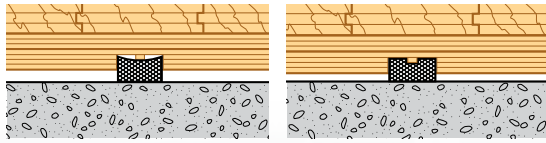

This popular premium performance flooring system featuring our proprietary and patented Athletic Response Ridge™ technology to provide ultra-consistent multi-athlete resilience and comfort.

Can be installed with Secure Grip Technology™ for diverse site challenges and tight schedules.

STAGE ONE

Reacting to light athletic loads or individual players

STAGE TWO

Reacting to heavy athletic loads or multiple participants

Brigham Young University

James Madison University

Saint Leo University

Wall Base Detail