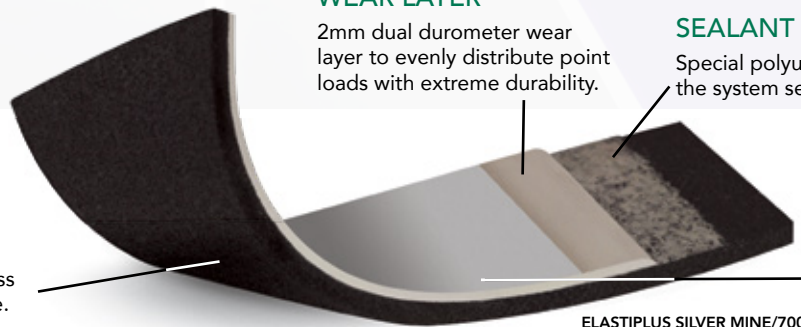

ELASTIPLUS™

SEAMLESS MULTISPORT GYM SURFACE

connorsports.com

CONNOR SPORTS
Where Champions Play™

CONNOR SPORTS
Where Champions Play™

ELASTIPLUS™

SEAMLESS MULTISPORT GYM SURFACE

Our advanced poured urethane surface is highly customizable in terms of wear layer thickness, performance and resilience for a solution perfectly adapted for your facility's needs.

ELASTIPLUS IS AVAILABLE IN TWO PRODUCT TYPES.

ELASTIPLUS:

Overall thickness options range from 6 mm to 17 mm, depending on intended use; suitable for multipurpose activity and everyday sporting activity.

ELASTIPLUS HIGH STRENGTH:

Inline skating and hockey clubs appreciate this high durometer, tough floor which is also suitable for other team sports.

WEAR LAYER

2mm dual durometer wear layer to evenly distribute point loads with extreme durability.

SEALANT LAYER

Special polyurethane sealant layer makes the system seamlessly water resistant.

BASE LAYER

Consistent System Thickness for Controlled Performance.

TOP COAT LAYER

Three-part Solvent Free Urethane Coating. Excellent Abrasion Resistance, Uniform Color and Low Maintenance.