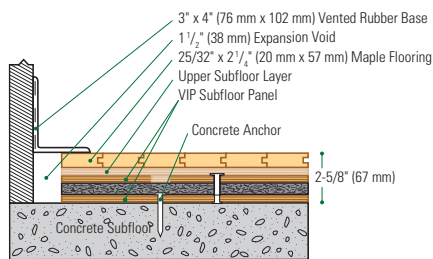

University of California, Santa Barbara

University of Houston

Toronto Raptors

Wall Base Detail

Threshold Detail (Optional Accessory)

Equipment Detail (Optional Accessory)

Slab Depression: 25/32" (20 mm) flooring – 2 5/8" (67 mm) • 33/32" (26 mm) flooring – 2 7/8" (73 mm)