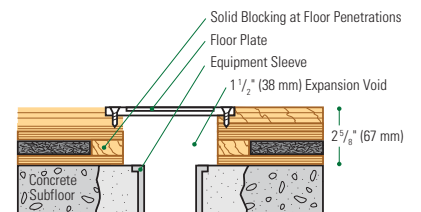

University of California, Santa Barbara

University of Houston

Toronto Raptors

Wall Base Detail

Threshold Detail (Optional Accessory)

Equipment Detail (Optional Accessory)

Slab Depression: 25/32" (20 mm) flooring – 2 5/8" (67 mm) • 33/32" (26 mm) flooring – 2 7/8" (73 mm)