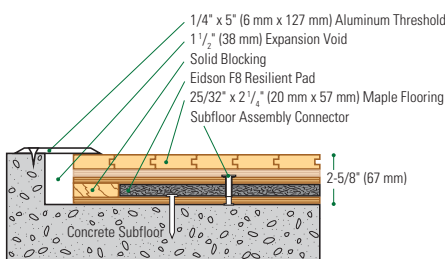

University of California, Santa Barbara

University of Houston

Toronto Raptors

Wall Base Detail

Threshold Detail (Optional Accessory)

Equipment Detail (Optional Accessory)

Slab Depression: 25/32" (20 mm) flooring – 2 5/8" (67 mm) • 33/32" (26 mm) flooring – 2 7/8" (73 mm)