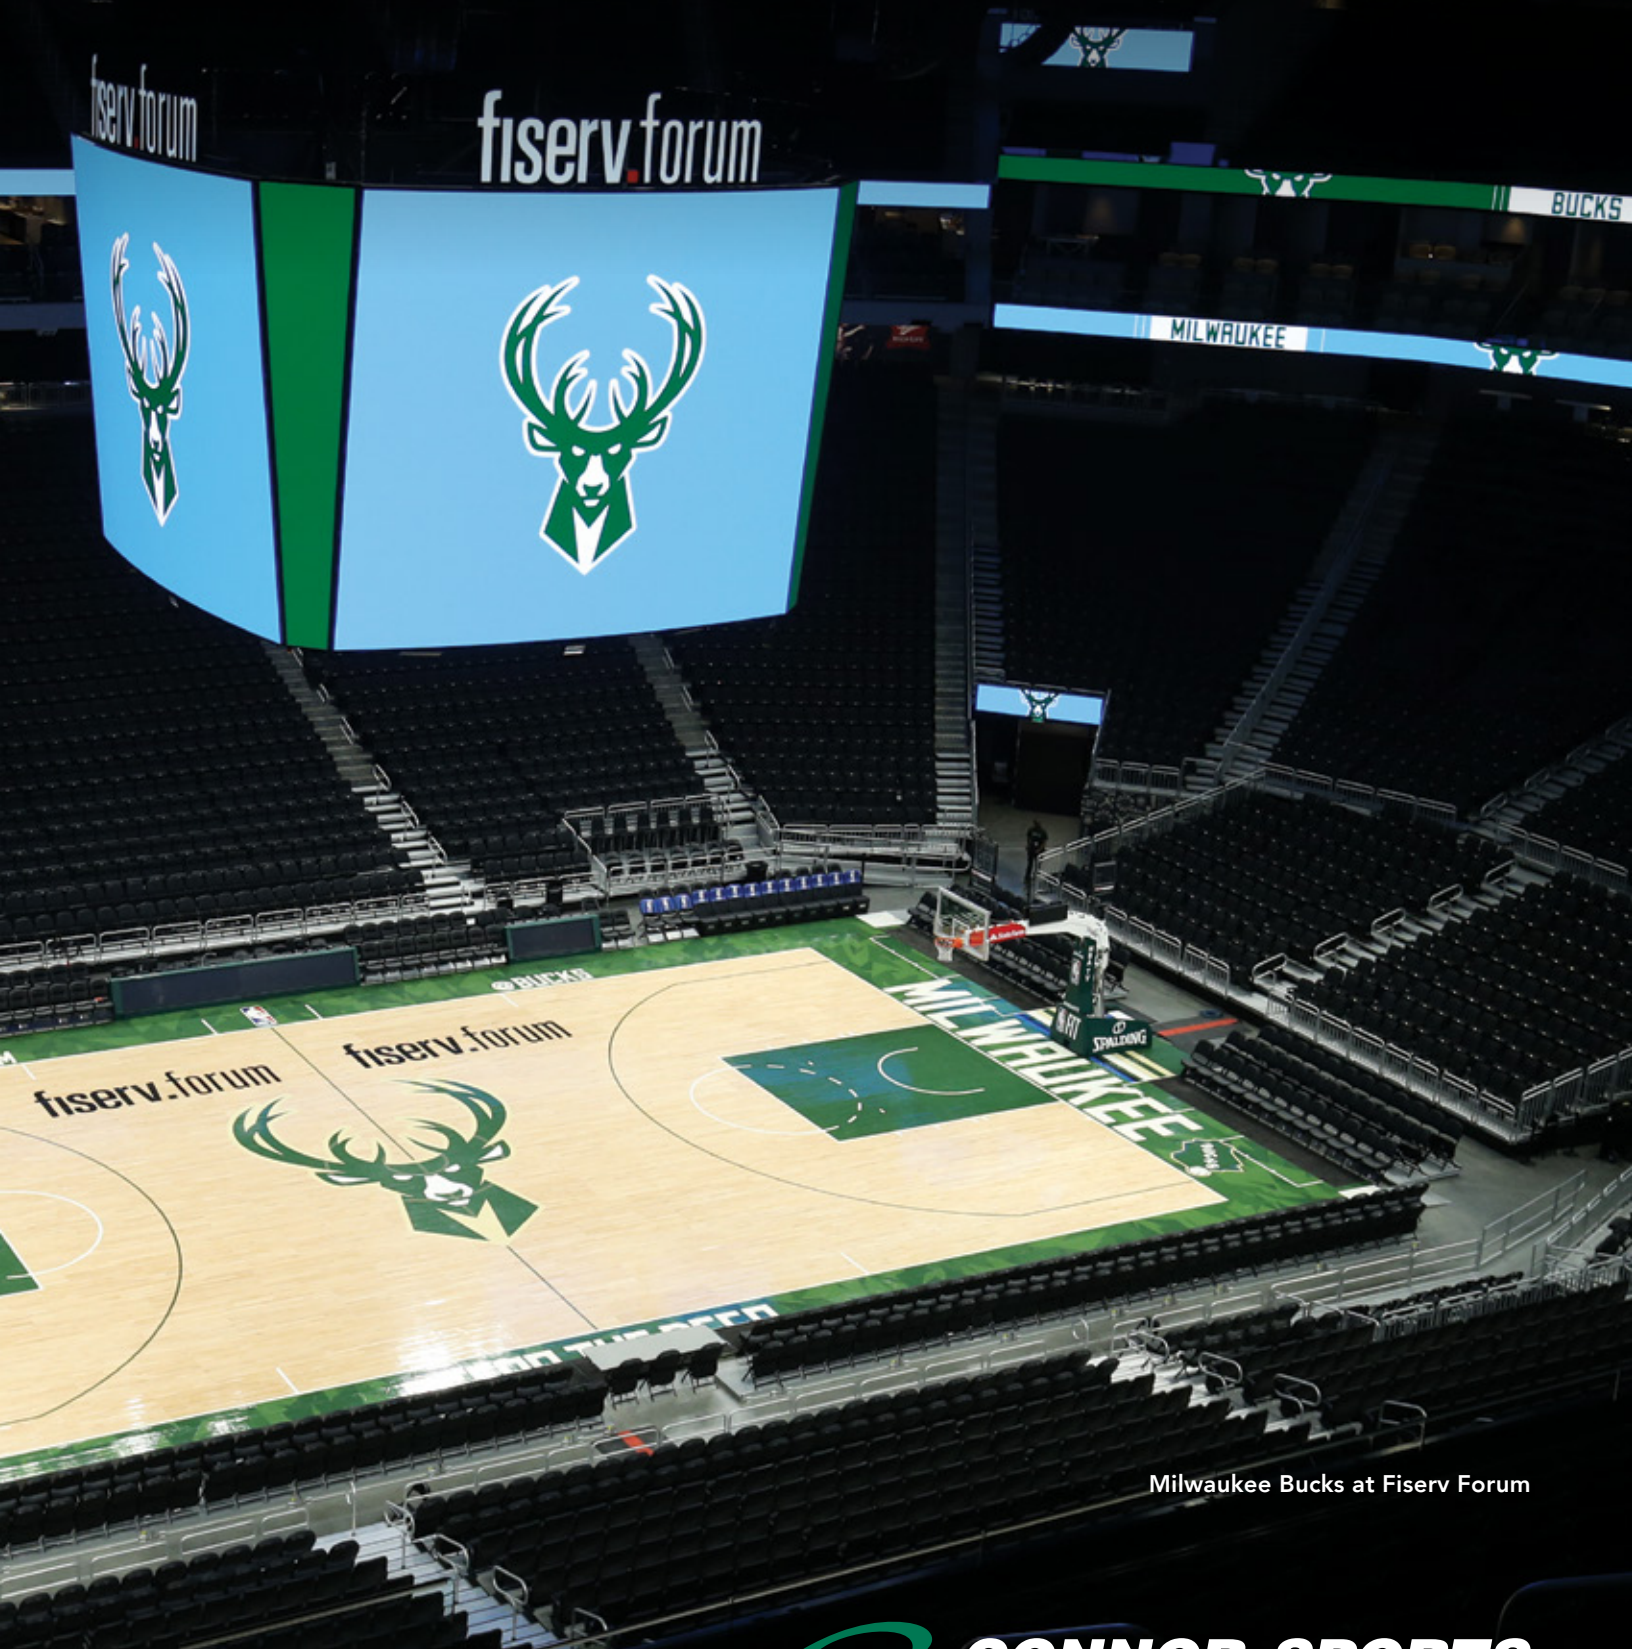

QUICKLOCK™ FUSION

PERFORMANCE PORTABLE SYSTEM

Milwaukee Bucks at Fiserv Forum

connorsports.com

CONNOR SPORTS
Where Champions Play™