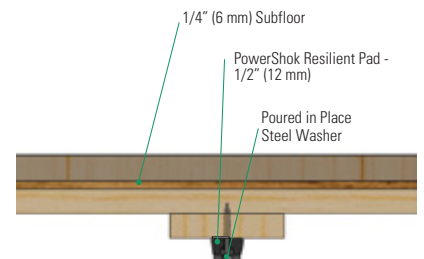

Fusion Panel Connection

Tongue & Groove Detail

PowerShok Pad (Optional Accessory)

Slab Depression: Standard Profile Height 2-9/16" (65 mm)

Manufacturing:
ISO 14001:2004
CERTIFIED

Recycled Contribution:
Includes components with recycled content