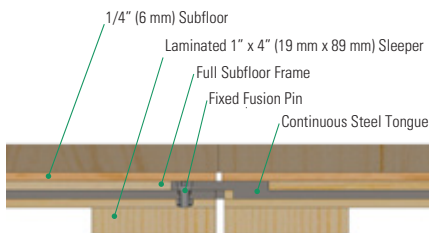

Fusion Panel Connection

Tongue & Groove Detail

PowerShok Pad (Optional Accessory)

Slab Depression: Standard Profile Height 2-9/16" (65 mm)

Manufacturing:
ISO 14001:2004
CERTIFIED

Recycled Contribution:
Includes components with recycled content