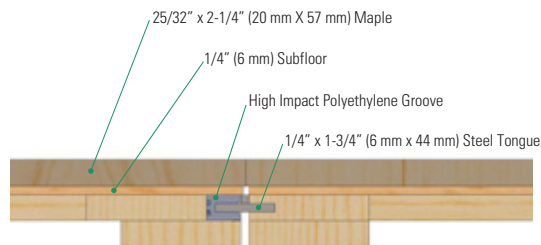

Fusion Panel Connection

Tongue & Groove Detail

PowerShok Pad (Optional Accessory)

Slab Depression: Standard Profile Height 2-9/16" (65 mm)

Manufacturing:
ISO 14001:2004
CERTIFIED

Recycled Contribution:
Includes components with recycled content