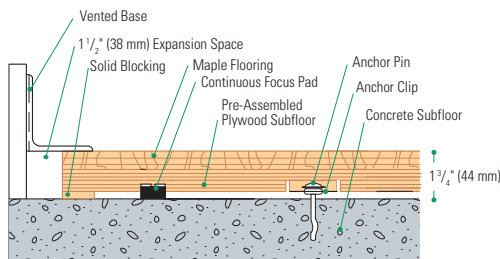

Reacting to light athletic loads or individual players

STAGE TWO

Reacting to heavy athletic loads or multiple participants

Brigham Young University

James Madison University

Saint Leo University

Wall Base Detail

Threshold Detail (Optional Accessory)

Slab Depression: 25/32" (20 mm) flooring – 1 1/4" (44 mm)

Equipment Detail (Optional Accessory)

Manufacturing:
ISO 14001:2004
CERTIFIED

Recycled Contribution:
Includes components with recycled content