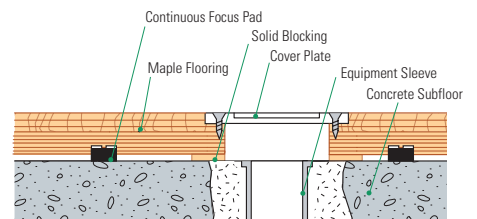

Reacting to light athletic loads or individual players

STAGE TWO

Reacting to heavy athletic loads or multiple participants

Brigham Young University

James Madison University

Saint Leo University

Wall Base Detail

Threshold Detail (Optional Accessory)

Slab Depression: 25/32" (20 mm) flooring – 1 1/4" (44 mm)

Equipment Detail (Optional Accessory)

Manufacturing:
ISO 14001:2004
CERTIFIED

Recycled Contribution:
Includes components with recycled content