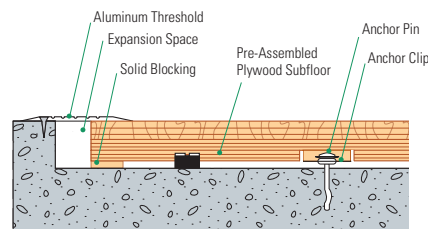

Reacting to light athletic loads or individual players

STAGE TWO

Reacting to heavy athletic loads or multiple participants

Brigham Young University

James Madison University

Saint Leo University

Wall Base Detail

Threshold Detail (Optional Accessory)

Slab Depression: 25/32" (20 mm) flooring – 1 1/4" (44 mm)

Equipment Detail (Optional Accessory)

Manufacturing:
ISO 14001:2004
CERTIFIED

Recycled Contribution:
Includes components with recycled content