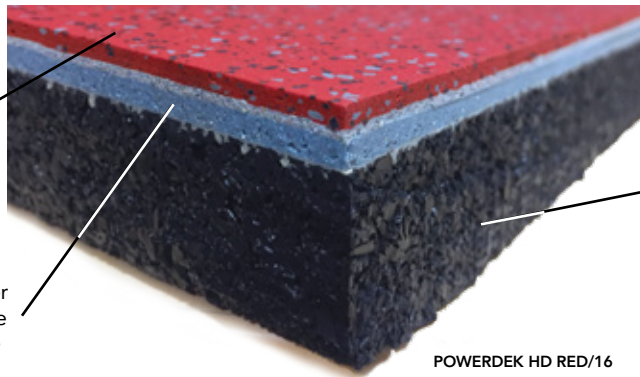

POWERDECK HD™

HIGH IMPACT WEIGHT TRAINING SURFACE

connorsports.com

CONNOR SPORTS
Where Champions Play™

CONNOR SPORTS
Where Champions Play™

- High performance rubber sports surface ideal for use with heavy weight equipment applications. Platform Suitable (Flush Floor .75" and 1" custom wood training platforms available for order).
- Vulcanized non-porous, antimicrobial design results in an easy-to-clean, odor resistant surface

POWERDEK HD™

HIGH IMPACT WEIGHT TRAINING SURFACE

Triple durometer construction consisting of an impact resistant top layer, an energy dispersing stability layer, and choice of two impact layer options to ensure protection of concrete substrates in drop zone applications.

SURFACE LAYER

3mm surface layer offers sure-footed grip with an attractive, coordinated design.

STABILITY LAYER

3mm energy dispersing layer stabilizes athletic loads while providing comfort and force reduction.

IMPACT LAYER

Heavy duty 12mm or 18mm base layer absorbs impact forces to protect the subfloor and reduce sound transmission.

POWERDEK HD RED/16

RED/PF 16

ORANGE/PF 80

SAND/PF 67

BLUE/PF 21

GREEN/PF 32