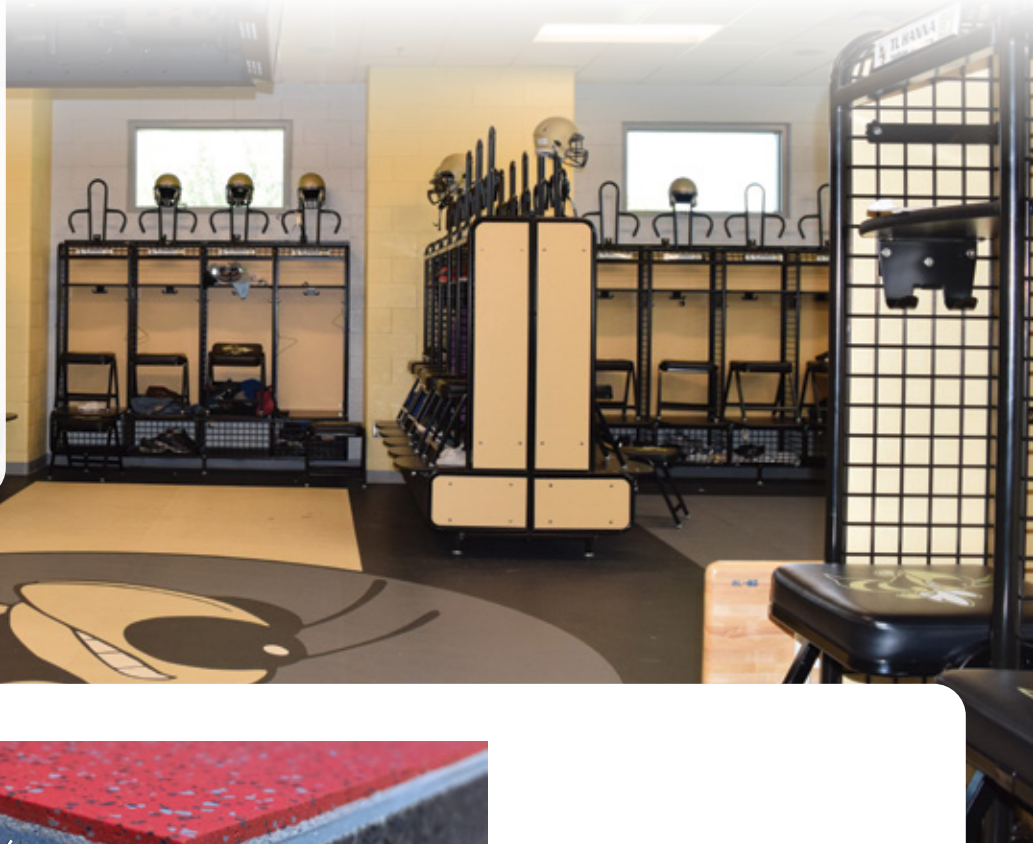

POWERDECK HD™

HIGH IMPACT WEIGHT TRAINING SURFACE

connorsports.com

CONNOR SPORTS
Where Champions Play™

CONNOR SPORTS
Where Champions Play™

- High performance rubber sports surface ideal for use with heavy weight equipment applications. Platform Suitable (Flush Floor .75" and 1" custom wood training platforms available for order).
- Vulcanized non-porous, antimicrobial design results in an easy-to-clean, odor resistant surface

POWERDEK HD™

HIGH IMPACT WEIGHT TRAINING SURFACE

Triple durometer construction consisting of an impact resistant top layer, an energy dispersing stability layer, and choice of two impact layer options to ensure protection of concrete substrates in drop zone applications.

SURFACE LAYER

3mm surface layer offers sure-footed grip with an attractive, coordinated design.

STABILITY LAYER

3mm energy dispersing layer stabilizes athletic loads while providing comfort and force reduction.