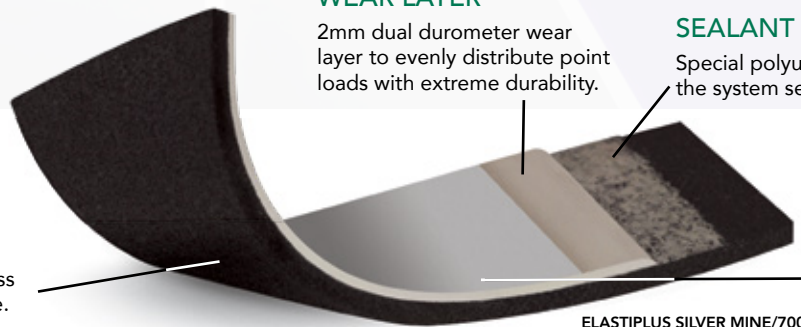

ELASTIPLUS™

SEAMLESS MULTISPORT GYM SURFACE

connorsports.com

CONNOR SPORTS
Where Champions Play™

CONNOR SPORTS
Where Champions Play™

ELASTIPLUS™

SEAMLESS MULTISPORT GYM SURFACE

Our advanced poured urethane surface is highly customizable in terms of wear layer thickness, performance and resilience for a solution perfectly adapted for your facility's needs.

ELASTIPLUS IS AVAILABLE IN THREE PRODUCT TYPES.

ELASTIPLUS:

Overall thickness options range from 6 mm to 11 mm, depending on intended use; suitable for multipurpose activity and everyday sporting activity.

ELASTIPLUS HIGH STRENGTH:

Inline skating and hockey clubs appreciate this high durometer, tough floor which is also suitable for other team sports.

WEAR LAYER

2mm dual durometer wear layer to evenly distribute point loads with extreme durability.

SEALANT LAYER

Special polyurethane sealant layer makes the system seamlessly water resistant.

BASE LAYER

Consistent System Thickness for Controlled Performance.

TOP COAT LAYER

Three-part Solvent Free Urethane Coating. Excellent Abrasion Resistance, Uniform Color and Low Maintenance.