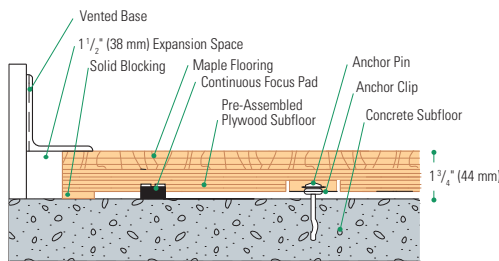

Reacting to light athletic loads or individual players

STAGE TWO

Reacting to heavy athletic loads or multiple participants

Brigham Young University

James Madison University

Saint Leo University

Wall Base Detail

Threshold Detail (Optional Accessory)

Slab Depression: 25/32" (20 mm) flooring – 1 1/4" (44 mm)

Equipment Detail (Optional Accessory)

Manufacturing:
ISO 14001:2004
CERTIFIED

Recycled Contribution:
Includes components with recycled content