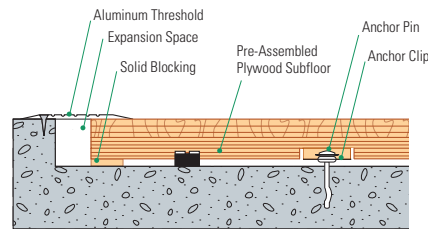

Reacting to light athletic loads or individual players

STAGE TWO

Reacting to heavy athletic loads or multiple participants

Brigham Young University

James Madison University

Saint Leo University

Wall Base Detail

Threshold Detail (Optional Accessory)

Slab Depression: 25/32" (20 mm) flooring – 1 1/4" (44 mm)

Equipment Detail (Optional Accessory)

Manufacturing:
ISO 14001:2004
CERTIFIED

Recycled Contribution:
Includes components with recycled content