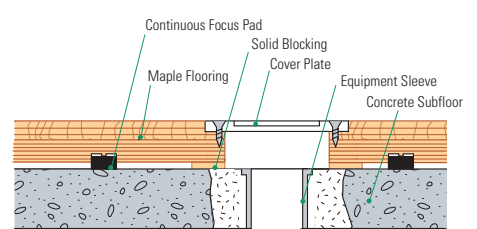

Reacting to light athletic loads or individual players

STAGE TWO

Reacting to heavy athletic loads or multiple participants

Brigham Young University

James Madison University

Saint Leo University

Wall Base Detail

Threshold Detail (Optional Accessory)

Slab Depression: 25/32" (20 mm) flooring – 1 1/4" (44 mm)

Equipment Detail (Optional Accessory)

Manufacturing:
ISO 14001:2004
CERTIFIED

Recycled Contribution:
Includes components with recycled content