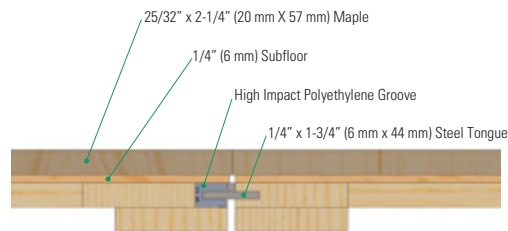

Quick Pin Detail

Tongue & Groove Detail

PowerShok Pad (Optional Accessory)

Slab Depression: Standard Profile Height 2-9/16" (65 mm)

Manufacturing:
ISO 14001:2004
CERTIFIED

Recycled Contribution:
Includes components with recycled content