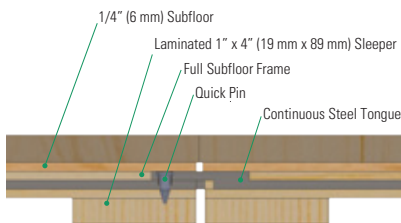

Quick Pin Detail

Tongue & Groove Detail

PowerShok Pad (Optional Accessory)

Slab Depression: Standard Profile Height 2-9/16" (65 mm)

Manufacturing:
ISO 14001:2004
CERTIFIED

Recycled Contribution:
Includes components with recycled content