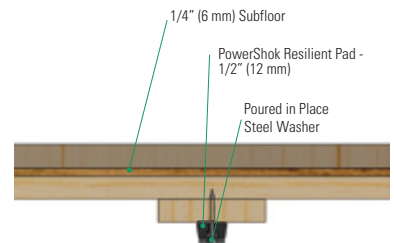

Quick Pin Detail

Tongue & Groove Detail

PowerShok Pad (Optional Accessory)

Slab Depression: Standard Profile Height 2-9/16" (65 mm)

Manufacturing:
ISO 14001:2004
CERTIFIED

Recycled Contribution:
Includes components with recycled content