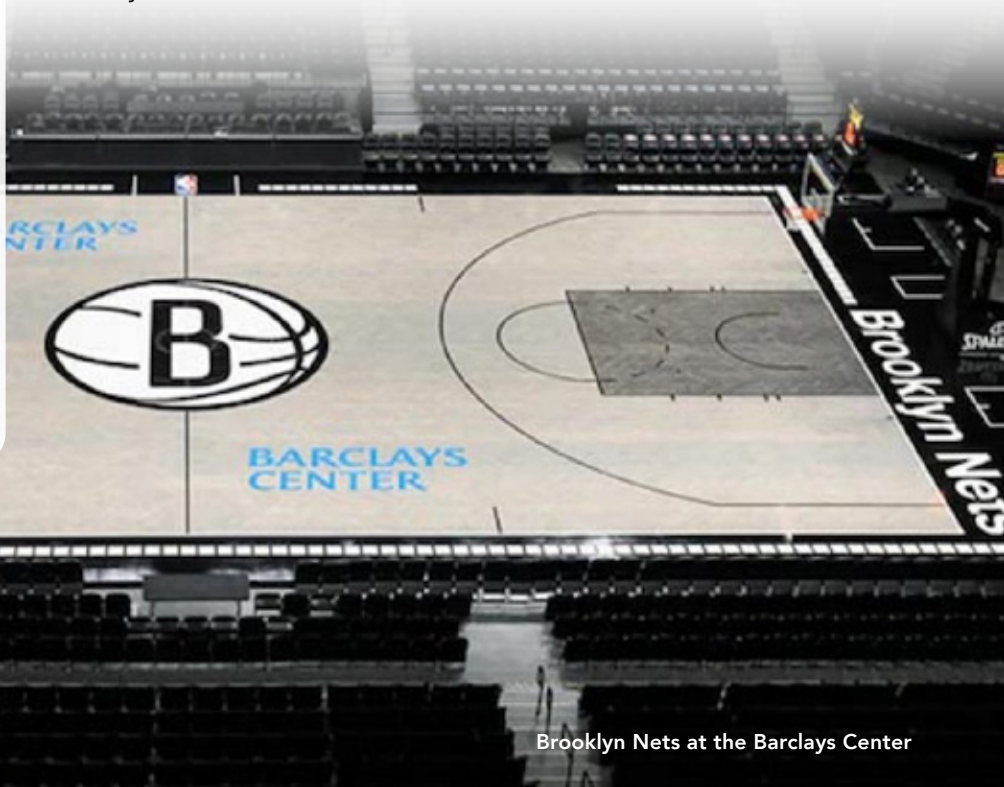

Born of the world's most trusted portable hardwood flooring system, QuickLock Fusion is the newest innovation from Connor Sports making facility changeover simpler and faster than ever. This impressive new system is already making a big impact at the NCAA Final Four®, the Summer Olympic Games, and NBA teams like the Milwaukee Bucks, Golden State Warriors and Brooklyn Nets.