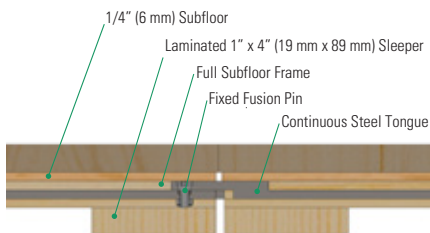

Fusion Panel Connection

Tongue & Groove Detail

PowerShok Pad (Optional Accessory)

Slab Depression: Standard Profile Height 2-9/16" (65 mm)

Manufacturing:
ISO 14001:2004
CERTIFIED

Recycled Contribution:
Includes components with recycled content