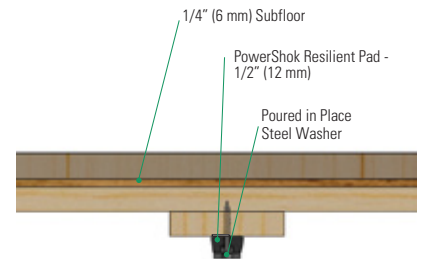

Fusion Panel Connection

Tongue & Groove Detail

PowerShok Pad (Optional Accessory)

Slab Depression: Standard Profile Height 2-9/16" (65 mm)

Manufacturing:
ISO 14001:2004
CERTIFIED

Recycled Contribution:
Includes components with recycled content