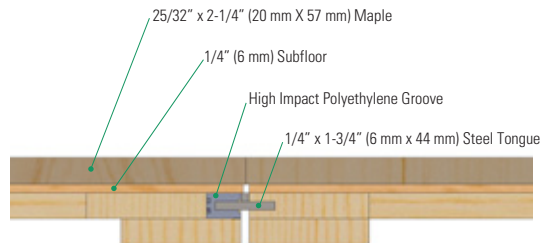

Fusion Panel Connection

Tongue & Groove Detail

PowerShok Pad (Optional Accessory)

Slab Depression: Standard Profile Height 2-9/16" (65 mm)

Manufacturing:
ISO 14001:2004
CERTIFIED

Recycled Contribution:
Includes components with recycled content