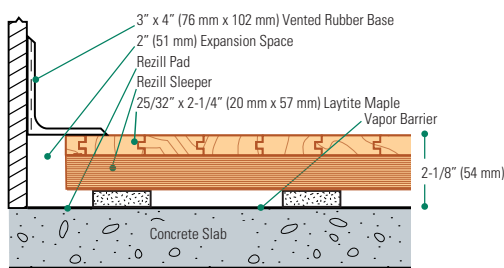

# REZILLSLEEPER™ SPECIALTY HARDWOOD SYSTEM

RezillSleeper includes sound UL grade plywood sleepers supported by resilient Rezill pads. Plywood sleepers provide resistance to bowing and twisting as commonly associated with softwood dimensioned sleepers.

- MFMA Northern hard maple
- Rezill pads for excellent resilient life and loading
- ISO 9001:2008 Manufactured Plywood Sleepers

**Wall Base Detail**

**Wall Base Detail (Rezill Sleeper Subfloor)**

**Equipment Detail (Optional Accessory)**