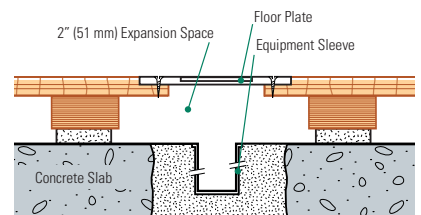

- MFMA Northern hard maple
- Rezill pads for excellent resilient life and loading
- ISO 9001:2008 Manufactured Plywood Sleepers

**Wall Base Detail**

**Wall Base Detail (Rezill Sleeper Subfloor)**

**Equipment Detail (Optional Accessory)**