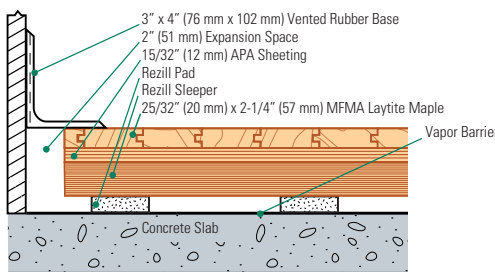

# REZILLSLEEPER™ SPECIALTY HARDWOOD SYSTEM

RezillSleeper includes sound UL grade plywood sleepers supported by resilient Rezill pads. Plywood sleepers provide resistance to bowing and twisting as commonly associated with softwood dimensioned sleepers.

- MFMA Northern hard maple
- Rezill pads for excellent resilient life and loading
- ISO 9001:2008 Manufactured Plywood Sleepers

**Wall Base Detail**

**Wall Base Detail (Rezill Sleeper Subfloor)**

**Equipment Detail (Optional Accessory)**