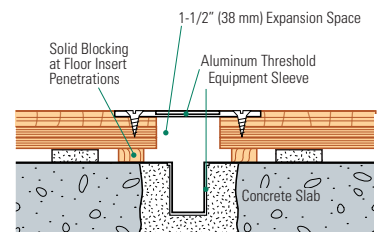

REZILLPANEL™

SPECIALTY HARDWOOD SYSTEM

connorsports.com

CONNOR SPORTS
Where Champions Play™

CONNOR SPORTS
Where Champions Play™

REZILLPANEL™ SPECIALTY HARDWOOD SYSTEM

The simplicity of this basic Rezill™-padded double layer plywood subfloor offers high shock absorption levels and superior levels of durability for the life of the floor.

Wall Base Detail

Threshold Detail (Optional Accessory)

Equipment Detail (Optional Accessory)

Manufacturing:
ISO 14001:2004
CERTIFIED

Recycled Contribution:
Includes components with recycled content

Testing Laboratory:
United States Sports Surfacing Laboratory