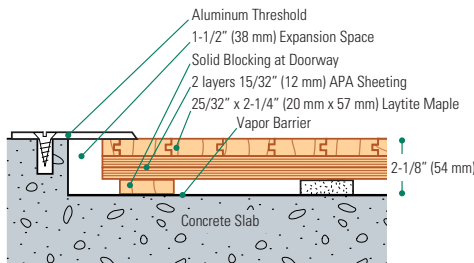

CONNOR SPORTS
Where Champions Play™

REZILLPANEL™ SPECIALTY HARDWOOD SYSTEM

The simplicity of this basic Rezill™-padded double layer plywood subfloor offers high shock absorption levels and superior levels of durability for the life of the floor.

Wall Base Detail

Manufacturing:
ISO 14001:2004
CERTIFIED

Recycled Contribution:
Includes components with recycled content

Testing Laboratory:
United States Sports Surfacing Laboratory

Certified Testing:
ISS Scientific Body Membership

Green Status:
Managed Forests, Certification Available

Customer Service: 800.283.9522 | info@connorsports.com | connorsports.com/products

Where Champions Play™