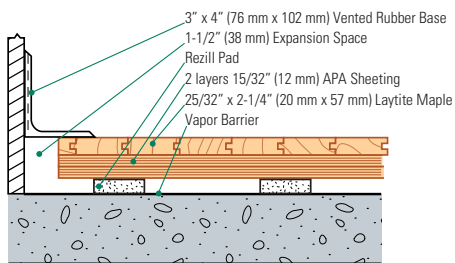

CONNOR SPORTS
Where Champions Play™

REZILLPANEL™ SPECIALTY HARDWOOD SYSTEM

The simplicity of this basic Rezill™-padded double layer plywood subfloor offers high shock absorption levels and superior levels of durability for the life of the floor.

Wall Base Detail

Manufacturing:
ISO 14001:2004
CERTIFIED

Recycled Contribution:
Includes components with recycled content

Testing Laboratory:
United States Sports Surfacing Laboratory

Certified Testing:
ISS Scientific Body Membership

Green Status:
Managed Forests, Certification Available

Customer Service: 800.283.9522 | info@connorsports.com | connorsports.com/products

Where Champions Play™