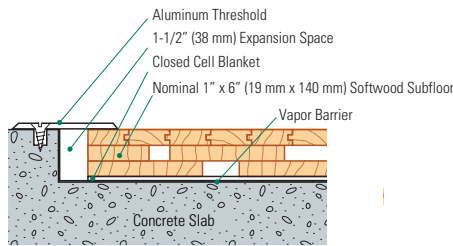

Threshold Detail (Optional Accessory)