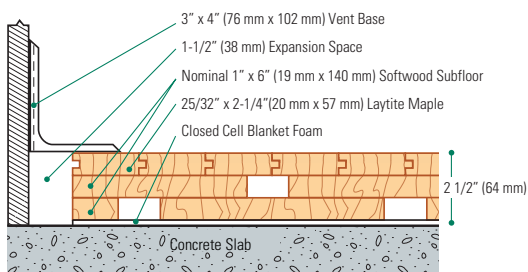

# REZILLOCK™ SPECIALTY HARDWOOD SYSTEM

RezillLock provides a basketweave design of dimension softwood layers resting on a blanket of low density closed cell polyethylene foam.

- MFMA Northern hard maple
- Closed cell blanket foam
- Nominal 1 x 6 softwood (19 mm x 140 mm) subfloor and sleepers

### Wall Base Detail