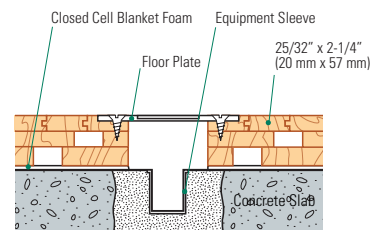

Equipment Detail (Optional Accessory)

Manufacturing:
ISO 14001:2004
CERTIFIED

Recycled Contribution:
Includes components with recycled content

Testing Laboratory:
United States Sports Surfacing Laboratory

Certified Testing:
ISS Scientific Body Membership

Green Status:
Managed Forests, Certification Available

Customer Service: 800.283.9522 | info@connorsports.com | connorsports.com/products

Where Champions Play™

TARAFLEX
SPORTS FLOORING