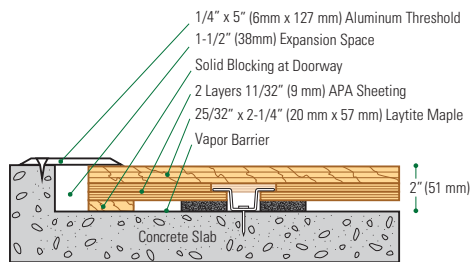

Threshold Detail (Optional Accessory)