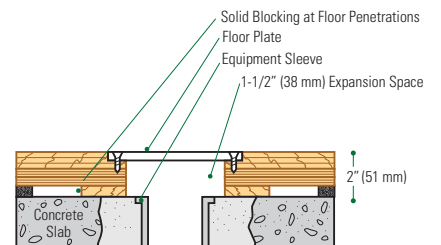

Equipment Detail (Optional Accessory)

Manufacturing:
ISO 14001:2004
CERTIFIED

Recycled Contribution:
Includes components with recycled content

Testing Laboratory:
United States Sports Surfacing Laboratory

Certified Testing:
ISS Scientific Body Membership

Green Status:
Managed Forests, Certification Available

Customer Service: 800.283.9522 | info@connorsports.com | connorsports.com/products

Where Champions Play™

TARAFLEX
SPORTS FLOORING