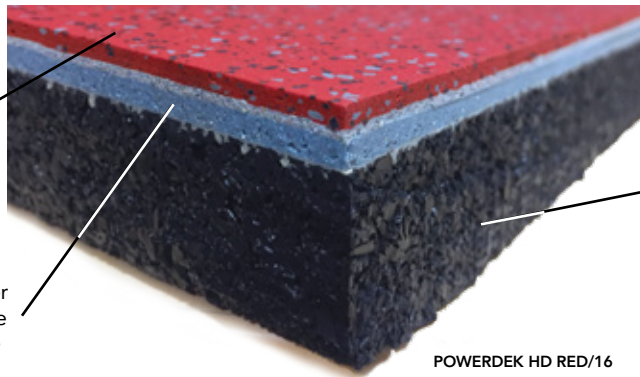

## HIGH IMPACT WEIGHT TRAINING SURFACE

Triple durometer construction consisting of an impact resistant top layer, an energy dispersing stability layer, and choice of two impact layer options to ensure protection of concrete substrates in drop zone applications.

- High performance rubber sports surface ideal for use with heavy weight equipment applications. Platform Suitable (Flush Floor .75" and 1" custom wood training platforms available for order).
- Vulcanized non-porous, antimicrobial design results in an easy-to-clean, odor resistant surface

### SURFACE LAYER

3mm surface layer offers sure-footed grip with an attractive, coordinated design.

### STABILITY LAYER

3mm energy dispersing layer stabilizes athletic loads while providing comfort and force reduction.