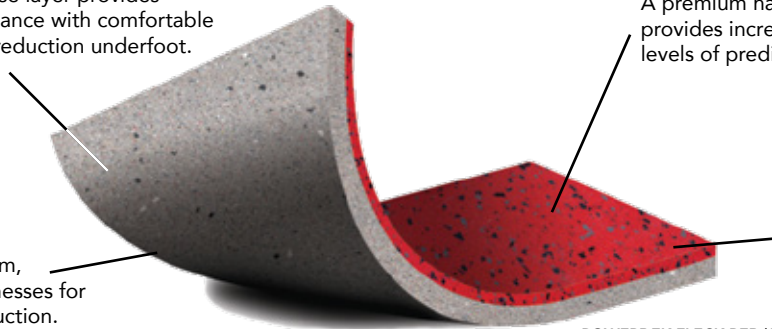

THICKNESS

Available in 6mm, 8mm, 10mm & 12mm thicknesses for customized force reduction.

NON-POROUS SURFACE

Premium virgin vulcanized rubber is easy to clean, odor resistant, and antimicrobial.

POWERDEK FLECK RED/16

Customer Service: 800.283.9522 | info@connorsports.com | connorsports.com/products

Where Champions Play™

a company of **Gerflor**
theflooringroup