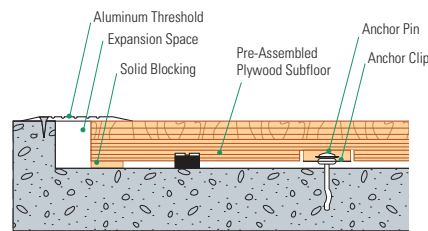

Reacting to light athletic loads or individual players

STAGE TWO

Reacting to heavy athletic loads or multiple participants

Brigham Young University

James Madison University

Saint Leo University

Wall Base Detail

Threshold Detail (Optional Accessory)

Slab Depression: 25/32" (20 mm) flooring – 1 1/4" (44 mm)

Equipment Detail (Optional Accessory)

Manufacturing:
ISO 14001:2004
CERTIFIED

Recycled Contribution:
Includes components with recycled content