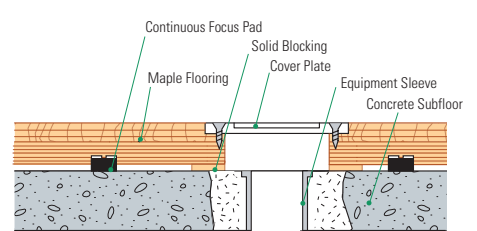

Reacting to light athletic loads or individual players

STAGE TWO

Reacting to heavy athletic loads or multiple participants

Brigham Young University

James Madison University

Saint Leo University

Wall Base Detail

Threshold Detail (Optional Accessory)

Slab Depression: 25/32" (20 mm) flooring – 1 1/4" (44 mm)

Equipment Detail (Optional Accessory)

Manufacturing:
ISO 14001:2004
CERTIFIED

Recycled Contribution:
Includes components with recycled content