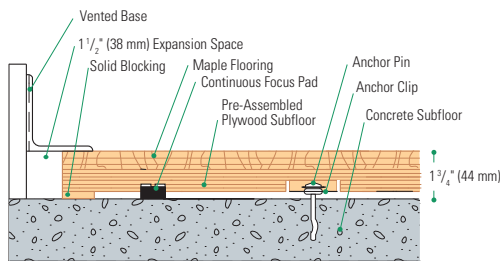

Reacting to light athletic loads or individual players

STAGE TWO

Reacting to heavy athletic loads or multiple participants

Brigham Young University

James Madison University

Saint Leo University

Wall Base Detail

Threshold Detail (Optional Accessory)

Slab Depression: 25/32" (20 mm) flooring – 1 1/4" (44 mm)

Equipment Detail (Optional Accessory)

Manufacturing:
ISO 14001:2004
CERTIFIED

Recycled Contribution:
Includes components with recycled content