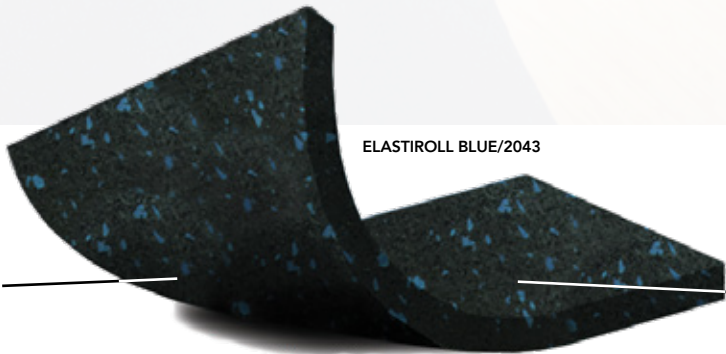

ELASTIROLL™

RECYCLED MULTIPURPOSE SURFACE

connorsports.com

CONNOR SPORTS
Where Champions Play™

CONNOR SPORTS
Where Champions Play™

ELASTIROLL™

RECYCLED MULTIPURPOSE SURFACE

Made from recycled material, this rolled rubber surface provides a basic yet environmentally conscious flooring solution for athletic training applications such as freeweight areas, ice rinks, locker rooms and other fitness spaces.

ELASTIROLL BLUE/2043

BASIC COLORS

Standard black base color with six standard fleck colors for design coordination.

BASIC CONSTRUCTION

Industry standard recycled rubber construction offered in 8mm thickness.