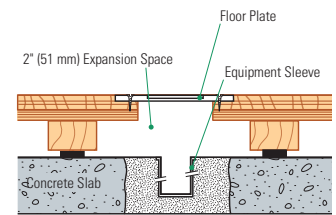

- 3/8" (10 mm) DuraCushion pvc resilient pads
- MFMA Northern hard wood
- Nominal 2" x 3" (38 mm x 64 mm) softwood sleeper

Wall Base Detail

Threshold Detail (Optional Accessory)

Equipment Detail (Optional Accessory)