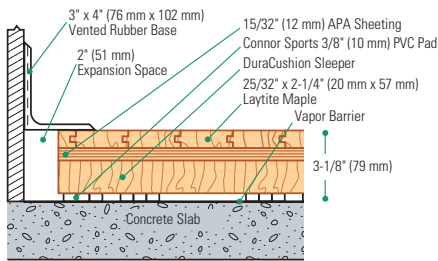

DURACUSHION™ III

SPECIALTY HARDWOOD SYSTEM

connorsports.com

CONNOR SPORTS
Where Champions Play™

CONNOR SPORTS
Where Champions Play™

DURACUSHION™ III SPECIALTY HARDWOOD SYSTEM

Assembled using standard 3/8" (10 mm) DuraCushion™ PVC resilient pads and dimensioned softwood sleepers to provide one of the most simple and economical floors available.

- 3/8" (10 mm) DuraCushion pvc resilient pads
- MFMA Northern hard wood
- Nominal 2" x 3" (38 mm x 64 mm) softwood sleeper

Wall Base Detail

Threshold Detail (Optional Accessory)

Equipment Detail (Optional Accessory)