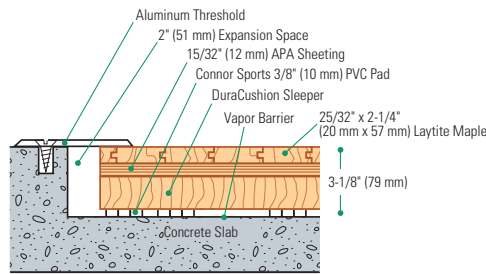

DURACUSHION™ III

SPECIALTY HARDWOOD SYSTEM

connorsports.com

CONNOR SPORTS
Where Champions Play™

CONNOR SPORTS
Where Champions Play™

DURACUSHION™ III SPECIALTY HARDWOOD SYSTEM

Assembled using standard 3/8" (10 mm) DuraCushion™ PVC resilient pads and dimensioned softwood sleepers to provide one of the most simple and economical floors available.

- 3/8" (10 mm) DuraCushion pvc resilient pads
- MFMA Northern hard wood
- Nominal 2" x 3" (38 mm x 64 mm) softwood sleeper

Wall Base Detail

Threshold Detail (Optional Accessory)

Equipment Detail (Optional Accessory)